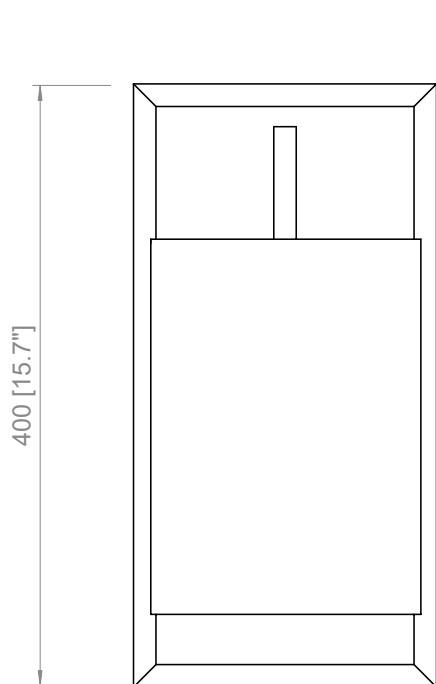

COCO AP / COCONETTE AP
1 X E26
LED light bulb

COCO AP MINI IP44
1 X G9
LED light bulb
IP44

PRODOTTO / PRODUCT

PESO / WEIGHT
2 kg / 4.4 lbs

BOX 1

L: 47 cm / 18.5"
W: 33 cm / 13"
H: 24 cm / 9.4"

PESO / WEIGHT
3 kg / 6.6 lbs

PRODOTTO / PRODUCT

BOX 1

PESO / WEIGHT
1 kg / 2.2 lbs

L: 40 cm / 15.8"
W: 17 cm / 6.7"
H: 17 cm / 6.7"

PESO / WEIGHT
1,5 kg / 3.3 lbs

PRODOTTO / PRODUCT

PESO / WEIGHT
3,5 kg / 7.7 lbs

BOX 1

L: 23 cm / 9"
W: 23 cm / 9"
H: 52 cm / 20.4"

PESO / WEIGHT
4,5 kg / 9.9 lbs

Copyright and/or design rights subsist in this drawing. No part of this drawing may be reproduced in any material form (including photocopying or storing in any medium electronic means, whether or not intentionally and whether or not as part or a larger publication) without the express permission of the copyright owner, Contardi Lighting S.r.l.. Further and without prejudice to the above, this drawing and all information relating thereto is confidential, and shall not be communicated to a third party without the consent of Contardi lighting srl. Contardi lighting srl asserts all rights to be identified as the author of the work and otherwise.