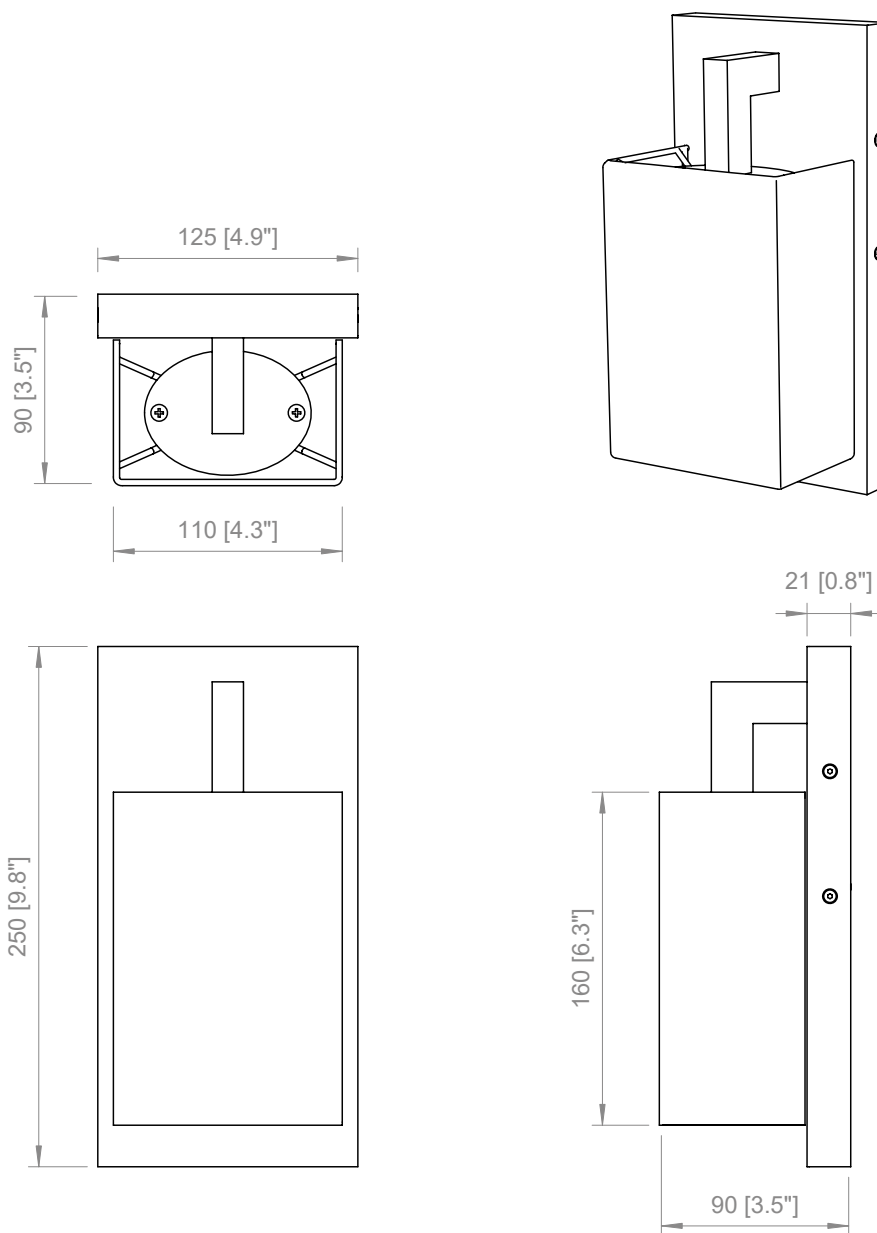

COCO AP / COCONETTE AP
1 X E26
LED light bulb

COCO AP MINI IP44
1 X G9
LED light bulb
IP44

PRODOTTO / PRODUCT

PESO / WEIGHT
2 kg / 4.4 lbs

BOX 1

L: 47 cm / 18.5"
W: 33 cm / 13"
H: 24 cm / 9.4"

PESO / WEIGHT
3 kg / 6.6 lbs

PRODOTTO / PRODUCT

BOX 1

PESO / WEIGHT
1 kg / 2.2 lbs

L: 40 cm / 15.8"
W: 17 cm / 6.7"
H: 17 cm / 6.7"

PESO / WEIGHT
1,5 kg / 3.3 lbs

PRODOTTO / PRODUCT

PESO / WEIGHT
3,5 kg / 7.7 lbs

BOX 1

L: 23 cm / 9"
W: 23 cm / 9"
H: 52 cm / 20.4"

PESO / WEIGHT
4,5 kg / 9.9 lbs

Copyright and/or design rights subsist in this drawing. No part of this drawing may be reproduced in any material form (including photocopying or storing in any medium electronic means, whether or not intentionally and whether or not as part or a larger publication) without the express permission of the copyright owner, Contardi Lighting S.r.l.. Further and without prejudice to the above, this drawing and all information relating thereto is confidential, and shall not be communicated to a third party without the consent of Contardi lighting srl. Contardi lighting srl asserts all rights to be identified as the author of the work and otherwise.