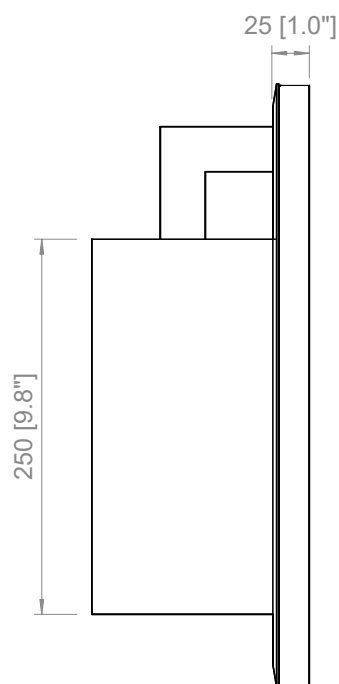

COCO AP / COCONETTE AP
1 X E26
LED light bulb

COCO AP MINI IP44
1 X G9
LED light bulb
IP44

PRODOTTO / PRODUCT

PESO / WEIGHT
2 kg / 4.4 lbs

BOX 1

L: 47 cm / 18.5"
W: 33 cm / 13"
H: 24 cm / 9.4"

PESO / WEIGHT
3 kg / 6.6 lbs

PRODOTTO / PRODUCT

BOX 1

PESO / WEIGHT
1 kg / 2.2 lbs

L: 40 cm / 15.8"
W: 17 cm / 6.7"
H: 17 cm / 6.7"

PESO / WEIGHT
1,5 kg / 3.3 lbs

PRODOTTO / PRODUCT

PESO / WEIGHT
3,5 kg / 7.7 lbs

BOX 1

L: 23 cm / 9"
W: 23 cm / 9"
H: 52 cm / 20.4"

PESO / WEIGHT
4,5 kg / 9.9 lbs

Copyright and/or design rights subsist in this drawing. No part of this drawing may be reproduced in any material form (including photocopying or storing in any medium electronic means, whether or not intentionally and whether or not as part or a larger publication) without the express permission of the copyright owner, Contardi Lighting S.r.l.. Further and without prejudice to the above, this drawing and all information relating thereto is confidential, and shall not be communicated to a third party without the consent of Contardi lighting srl. Contardi lighting srl asserts all rights to be identified as the author of the work and otherwise.