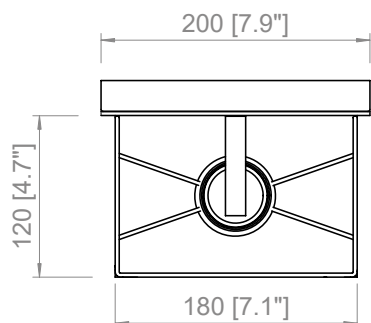

COCO AP / COCONETTE AP
1 X E26
LED light bulb

COCO AP MINI IP44
1 X G9
LED light bulb
IP44

PRODOTTO / PRODUCT

PESO / WEIGHT
2 kg / 4.4 lbs

BOX 1

L: 47 cm / 18.5"
W: 33 cm / 13"
H: 24 cm / 9.4"

PESO / WEIGHT
3 kg / 6.6 lbs

PRODOTTO / PRODUCT

BOX 1

PESO / WEIGHT
1 kg / 2.2 lbs

L: 40 cm / 15.8"
W: 17 cm / 6.7"
H: 17 cm / 6.7"

PESO / WEIGHT
1,5 kg / 3.3 lbs

PRODOTTO / PRODUCT

PESO / WEIGHT
3,5 kg / 7.7 lbs

BOX 1

L: 23 cm / 9"
W: 23 cm / 9"
H: 52 cm / 20.4"

PESO / WEIGHT
4,5 kg / 9.9 lbs

Copyright and/or design rights subsist in this drawing. No part of this drawing may be reproduced in any material form (including photocopying or storing in any medium electronic means, whether or not intentionally and whether or not as part or a larger publication) without the express permission of the copyright owner, Contardi Lighting S.r.l.. Further and without prejudice to the above, this drawing and all information relating thereto is confidential, and shall not be communicated to a third party without the consent of Contardi lighting srl. Contardi lighting srl asserts all rights to be identified as the author of the work and otherwise.