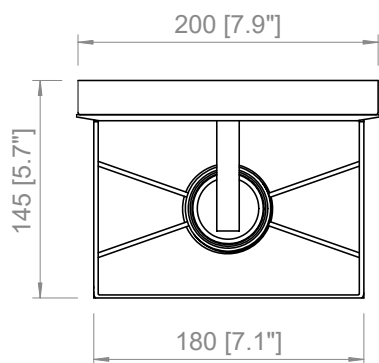

COCO AP / COCONETTE AP
1 X E26
LED light bulb

COCO AP MINI IP44
1 X G9
LED light bulb
IP44

PRODOTTO / PRODUCT

PESO / WEIGHT
2 kg / 4.4 lbs

BOX 1

L: 47 cm / 18.5"
W: 33 cm / 13"
H: 24 cm / 9.4"

PESO / WEIGHT
3 kg / 6.6 lbs

PRODOTTO / PRODUCT

BOX 1

PESO / WEIGHT
1 kg / 2.2 lbs

L: 40 cm / 15.8"
W: 17 cm / 6.7"
H: 17 cm / 6.7"

PESO / WEIGHT
1,5 kg / 3.3 lbs

PRODOTTO / PRODUCT

PESO / WEIGHT
3,5 kg / 7.7 lbs

BOX 1

L: 23 cm / 9"
W: 23 cm / 9"
H: 52 cm / 20.4"

PESO / WEIGHT
4,5 kg / 9.9 lbs

Copyright and/or design rights subsist in this drawing. No part of this drawing may be reproduced in any material form (including photocopying or storing in any medium electronic means, whether or not intentionally and whether or not as part or a larger publication) without the express permission of the copyright owner, Contardi Lighting S.r.l.. Further and without prejudice to the above, this drawing and all information relating thereto is confidential, and shall not be communicated to a third party without the consent of Contardi lighting srl. Contardi lighting srl asserts all rights to be identified as the author of the work and otherwise.