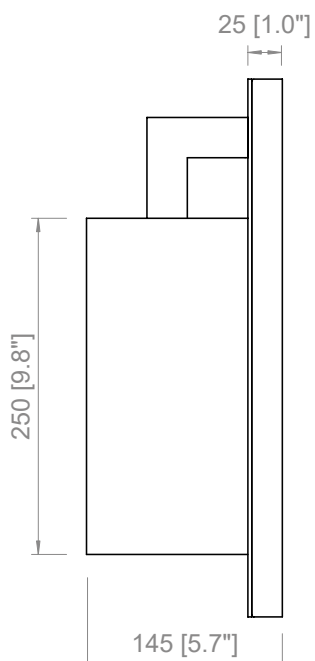

COCO AP / COCONETTE AP
1 X E26
LED light bulb

COCO AP MINI IP44
1 X G9
LED light bulb
IP44

PRODOTTO / PRODUCT

PESO / WEIGHT
2 kg / 4.4 lbs

BOX 1

L: 47 cm / 18.5"
W: 33 cm / 13"
H: 24 cm / 9.4"

PESO / WEIGHT
3 kg / 6.6 lbs

PRODOTTO / PRODUCT

BOX 1

PESO / WEIGHT
1 kg / 2.2 lbs

L: 40 cm / 15.8"
W: 17 cm / 6.7"
H: 17 cm / 6.7"

PESO / WEIGHT
1,5 kg / 3.3 lbs

PRODOTTO / PRODUCT

PESO / WEIGHT
3,5 kg / 7.7 lbs

BOX 1

L: 23 cm / 9"
W: 23 cm / 9"
H: 52 cm / 20.4"

PESO / WEIGHT
4,5 kg / 9.9 lbs

Copyright and/or design rights subsist in this drawing. No part of this drawing may be reproduced in any material form (including photocopying or storing in any medium electronic means, whether or not intentionally and whether or not as part or a larger publication) without the express permission of the copyright owner, Contardi Lighting S.r.l.. Further and without prejudice to the above, this drawing and all information relating thereto is confidential, and shall not be communicated to a third party without the consent of Contardi lighting srl. Contardi lighting srl asserts all rights to be identified as the author of the work and otherwise.