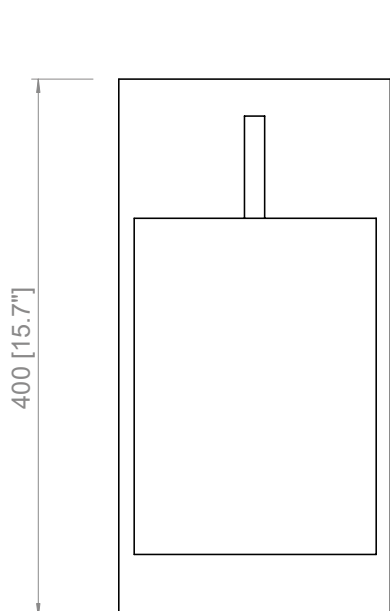

COCO AP / COCONETTE AP
1 X E26
LED light bulb

COCO AP MINI IP44
1 X G9
LED light bulb
IP44

PRODOTTO / PRODUCT

PESO / WEIGHT
2 kg / 4.4 lbs

BOX 1

L: 47 cm / 18.5"
W: 33 cm / 13"
H: 24 cm / 9.4"

PESO / WEIGHT
3 kg / 6.6 lbs

PRODOTTO / PRODUCT

BOX 1

PESO / WEIGHT
1 kg / 2.2 lbs

L: 40 cm / 15.8"
W: 17 cm / 6.7"
H: 17 cm / 6.7"

PESO / WEIGHT
1,5 kg / 3.3 lbs

PRODOTTO / PRODUCT

PESO / WEIGHT
3,5 kg / 7.7 lbs

BOX 1

L: 23 cm / 9"
W: 23 cm / 9"
H: 52 cm / 20.4"

PESO / WEIGHT
4,5 kg / 9.9 lbs

Copyright and/or design rights subsist in this drawing. No part of this drawing may be reproduced in any material form (including photocopying or storing in any medium electronic means, whether or not intentionally and whether or not as part or a larger publication) without the express permission of the copyright owner, Contardi Lighting S.r.l.. Further and without prejudice to the above, this drawing and all information relating thereto is confidential, and shall not be communicated to a third party without the consent of Contardi lighting srl. Contardi lighting srl asserts all rights to be identified as the author of the work and otherwise.