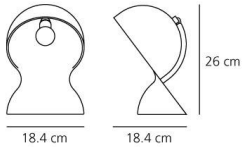

Dalù White

Vico Magistretti

IP20     

LUMINAIRE

- Watt: **28W**
- Voltage: **220V-240V**
- Delivered lumens output: **345lm**
- CCT: **2800K**

Notes

Minimum 4 pieces per package.

DESCRIPTION

DIMENSIONS

- Length: **cm 18.4**
- Width: **cm 18.4**
- Height: **cm 26**
- Impact Resistance: **N.D.**
- Glow Wire Test: **N.D.°**

NOT INCLUDED SOURCES

- Category: **HALO**
- Number: **1**
- Lbs: **D45**
- Watt: **30W**
- Socket: **E14**