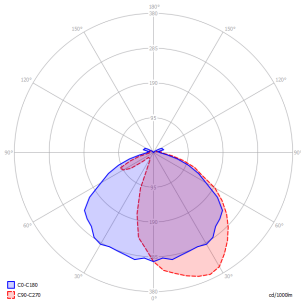

Puzzle Round Single	Light source	Frame: Aluminium	Diffuser:	Code
	LED • 3000 K • 1 x 17W   1800 lm • 210-250V • CRI 92 • MacAdam 3-Step LED and driver included	● Matte White 9016	—	159002
		● Coppery Bronze	—	159005
		● Matte Black 9005	—	159010
	LED • 2700 K • 1 x 17W   1700 lm • 210-250V • CRI 92 • MacAdam 3-Step LED and driver included	● Matte White 9016	—	159001
		● Coppery Bronze	—	159007
		● Matte Black 9005	—	159009

### Polar diagram