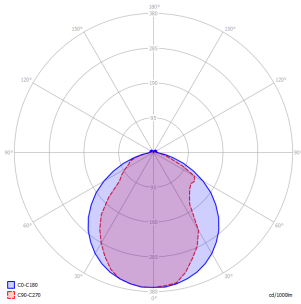

LODES

Puzzle Round Double, *design by Studio Italia Design, 2016*

Polar diagram