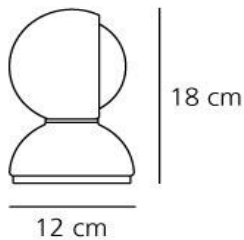

Eclisse Red

Vico Magistretti

IP20     

LUMINAIRE

- Watt: **25W**
- Voltage: **220V-240V**
- Delivered lumens output: **170lm**
- CCT: **2800K**

DESCRIPTION

Eclisse, designed by Vico Magistretti in 1965, won the Compasso d'Oro Award in 1967 and became an ambassador of Italian design worldwide. Eclisse is an avant-garde balance between form and function, design and utility. The concept's foundation lies in its functionality of adjusting the intensity of light through its rotating inner shade that "eclipses" the light source. In fact, with a fixed outer shell and a moveable inner shell the lamp can provide direct or diffuse light. A table lamp, it can also be wall mounted. Painted metal body available in white, red or orange with an on/off switch. Eclisse is part of the permanent collection of the most important design Museums, amongst many the MoMa in New York and the Triennale Design Museum in Milan.

PRODUCT CODE: 0028030A

FEATURES

- Article Code: **0028030A**
- Colour: **Red**
- Installation: **Table**
- Material: **steel, technopolymer**
- Series: **Design Collection, Modern Classic**
- Environment: **Indoor**
- Area contract: **Residential**
- Emission: **Diffused And Direct**
- design by: **Vico Magistretti**

DIMENSIONS

- Height: **cm 18**
- Diameter: **cm 12**
- Base Diameter: **cm 12**
- Impact Resistance: **N/D**
- Glow Wire Test: **850°**

NOT INCLUDED SOURCES

- Category: **HALO**
- Number: **1**
- Watt: **25W**
- Socket: **E14**
- Class: **A**