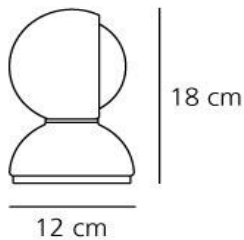

LUMINAIRE

- Watt: **25W**
- Voltage: **220V-240V**
- Delivered lumens output: **170lm**
- CCT: **2800K**

DESCRIPTION

Eclisse, designed by Vico Magistretti in 1965, won the Compasso d'Oro Award in 1967 and became an ambassador of Italian design worldwide. Eclisse is an avant-garde balance between form and function, design and utility. The concept's foundation lies in its functionality of adjusting the intensity of light through its rotating inner shade that "eclipses" the light source. In fact, with a fixed outer shell and a moveable inner shell the lamp can provide direct or diffuse light. A table lamp, it can also be wall mounted. Painted metal body available in white, red or orange with an on/off switch. Eclisse is part of the permanent collection of the most important design Museums, amongst many the MoMa in New York and the Triennale Design Museum in Milan.

PRODUCT CODE: 0028050A

FEATURES

- Article Code: **0028050A**
- Colour: **Orange**
- Installation: **Table**
- Material: **steel, technopolymer**
- Series: **Design Collection, Modern Classic**
- Environment: **Indoor**
- Area contract: **Residential**
- Emission: **Diffused And Direct**
- design by: **Vico Magistretti**

DIMENSIONS

- Height: **cm 18**
- Diameter: **cm 12**
- Base Diameter: **cm 12**
- Impact Resistance: **N/D**
- Glow Wire Test: **850°**

NOT INCLUDED SOURCES

- Category: **HALO**
- Number: **1**
- Watt: **25W**
- Socket: **E14**
- Class: **A**

ALTERNATIVE SOURCES

- Category: **LED RETROFIT**
- Number: **1**
- Watt: **4W**