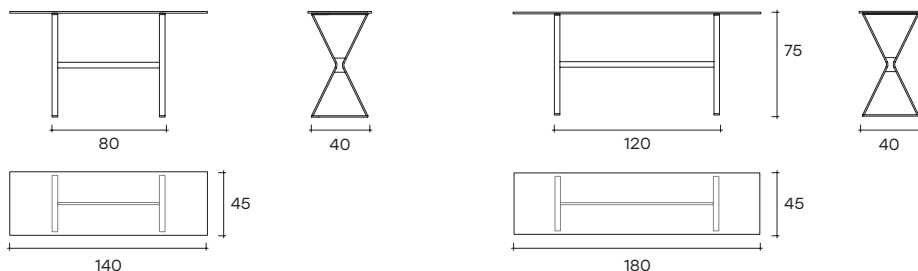

Console with 12 mm fused, tempered and back-lacquered glass top with metal shades Lava Grey, Copper Brown or Champagne. Metal painted base, "Lava Grey" finish.

portata sul piano: 50 kg  
load capacity on top: 50 kg

dimensioni L, P, H  
dimensions L, W, H  
(cm)

COD./CODE

L

P/W

H

peso netto  
net weight  
(kg)

peso lordo  
gross weight  
(kg)

volume imballo  
package volume  
(m<sup>3</sup>)

**HP-CO180**  
**/VF- \_**

180

45

75

43

72

0,30

**Per misure custom Base L 80 cm:** min. 100x45 cm - max. 140x60 cm. / **L 120 cm:** min. 145x45 cm - max. 180x60 cm.

**For custom dimension Base L 80 cm:** min. 100x45 cm - max. 140x60 cm. / **L 120 cm:** min. 145x45 cm - max. 180x60 cm.