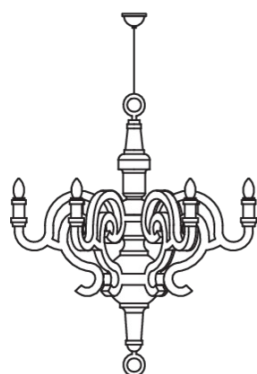

LAMPHOLDER

E14

COLOUR

Black

CABLE LENGTH

400cm | 157.5"

CANOPY

Paper Canopy Matching RAL

LIGHT DIRECTION

All directions

Technical cULus

MATERIAL

Wood and cardboard, finished with paper and polyurethane (PU) lacquer

ENERGY LABEL

A++ to E

INSTALLATION REQUIRED

Yes

LIGHTSOURCE TYPE

Incandescent

NUMBER OF LIGHTSOURCES

6

INPUT VOLTAGE

110-127

FREQUENCY

60

MAX POWER CONSUMPTION

12W

DIMMABLE

Yes

LAMPHOLDER

E12

COLOUR

Black

CABLE LENGTH

400cm | 157.5"

CANOPY

Paper Canopy Matching RAL

LIGHT DIRECTION

All directions

Paper Chandelier XL No Shades

Dimensions

135 cm | 53.2"

155 cm | 61"

Product

WIDTH 135cm | 53.1"

HEIGHT 155cm | 61"

DEPTH 135cm | 53.1"

DIAMETER 135cm | 53.1"

WEIGHT NETTO 63kg |

138.89lbs