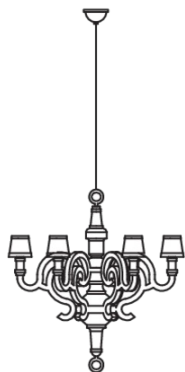

LIGHTSOURCE TYPE

Incandescent

INPUT VOLTAGE

110-127

MAX POWER CONSUMPTION

12W

LAMPHOLDER

E12

CABLE LENGTH

400cm | 157.5"

LIGHT DIRECTION

All directions

NUMBER OF LIGHTSOURCES

6

FREQUENCY

60

DIMMABLE

Yes

COLOUR

Black

CANOPY

Chrome Canopy

Paper Chandelier L With Shades

Dimensions

100cm | 39.4"

101.5cm | 40"

Product

WIDTH 100cm | 39.4"

HEIGHT 101.5cm | 40"

DEPTH 100cm | 39.4"

DIAMETER 100cm | 39.4"

WEIGHT NETTO 10.5kg |
23.15lbs

Technical CE

MATERIAL

Wood and cardboard, finished with paper and polyurethane (PU) lacquer

ENERGY LABEL

A++ to E

INSTALLATION REQUIRED

Yes

LIGHTSOURCE TYPE

Incandescent

NUMBER OF LIGHTSOURCES

6

INPUT VOLTAGE

220-240

FREQUENCY

50

MAX POWER CONSUMPTION

12W

DIMMABLE

Yes