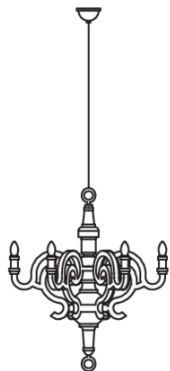

## Dimensions

90 cm | 35.4"

101.5cm | 40"

## Product

**WIDTH** 90cm | 35.4"

**HEIGHT** 101.5cm | 40"

**DEPTH** 90cm | 35.4"

**DIAMETER** 90cm | 35.4"

**WEIGHT NETTO** 10.5kg |  
23.15lbs

---