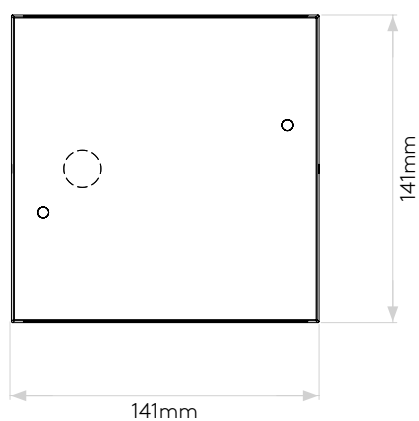

Please note that some dimensions may vary slightly due to manufacturing tolerances, this includes cable entry and fixing holes

Veuillez noter que certaines dimensions peuvent varier légèrement en raison des tolérances de fabrication, y compris l'entrée de câble et les trous de fixation.

Bitte beachten Sie, dass die Maße Fertigungstoleranzen unterliegen und daher in geringem Umfang von der angegebenen Größe abweichen können. Dies gilt auch für Kabeingänge und Befestigungslöcher.

Si prega notare che possono esserci piccole variazioni in alcune dimensioni dovute alle tolleranze di produzione, queste includono l'ingresso del cavo e i fori di fissaggio.