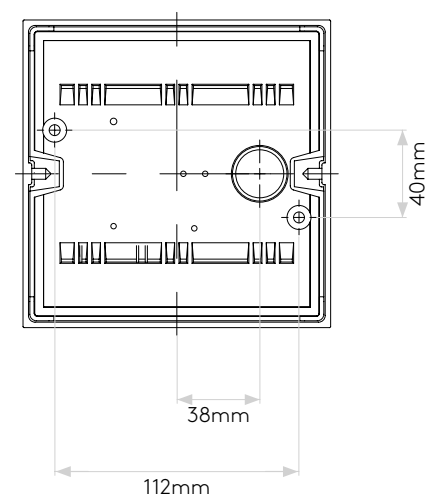

Please note that some dimensions may vary slightly due to manufacturing tolerances, this includes cable entry and fixing holes

Veuillez noter que certaines dimensions peuvent varier légèrement en raison des tolérances de fabrication, y compris l'entrée de câble et les trous de fixation.

Bitte beachten Sie, dass die Maße Fertigungstoleranzen unterliegen und daher in geringem Umfang von der angegebenen Größe abweichen können. Dies gilt auch für Kabeingänge und Befestigungslöcher.

Si prega notare che possono esserci piccole variazioni in alcune dimensioni dovute alle tolleranze di produzione, queste includono l'ingresso del cavo e i fori di fissaggio.