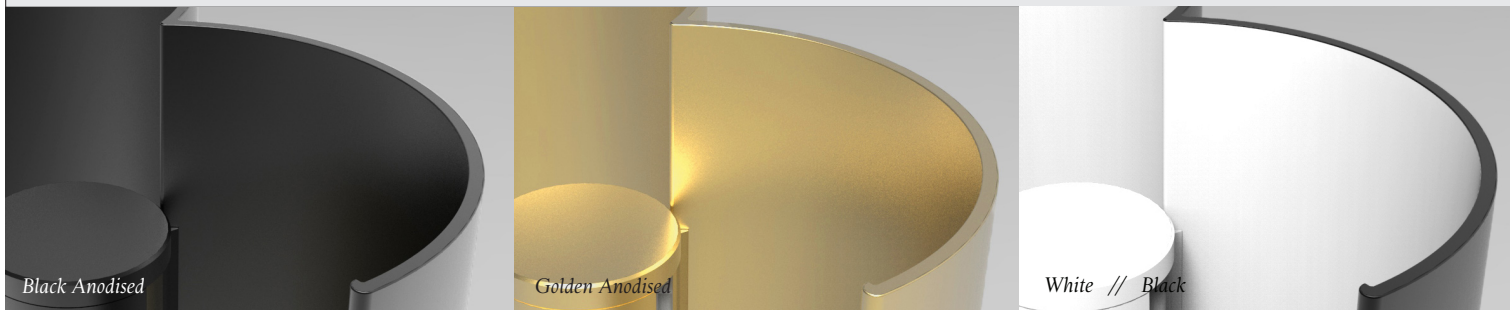

RP-E-1807

Typography CILON Rib

Typography CILON RIB

SELECTION 1 - DIMENSIONS

CILON RIB

165

270

60

DIMENSIONS IN MILLIMETRES

SELECTION 2 - FINISH

Black Anodised

Golden Anodised

White // Black

PRODUCT TECHNICAL SPECIFICATION

NAME:	CILON RIB	MATERIALS & FINISH:	ANODISED ALUMINIUM // POLYCARBONATE DIFFUSER
DESIGN:	STUDIO TRULY TRULY X RAKUMBA	LIGHT SOURCE:	INTEGRATED TRIDONIC LED // 8W // 1210lm (MODULE) // 2700K // CRI80
STYLE:	WALL WASH		POWERED FROM 48VDC RAIL (REFER TYPOGRAPHY SYSTEM DATA SHEET)
WEIGHT:	550g	DIMMING:	OPTION - SWITCH-DIM (ALL LUMINAIRES ON A SHARED CIRCUIT DIM TOGETHER)
			OPTION - DALI (INDEPENDENT LUMINAIRE OR SUBGROUP DIMMING ON A SHARED CIRCUIT)
		SUSPENSION:	TYPOGRAPHY RAIL // WALL MOUNT (REFER TO SYSTEM DATA SHEET)