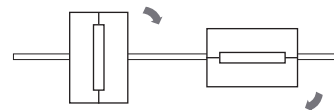

RP-E-1807

Typography CILON Rib

Typography CILON RIB

SELECTION 1 - DIMENSIONS

CILON RIB

165

270

60

DIMENSIONS IN MILLIMETRES

SELECTION 2 - FINISH

Black Anodised

Golden Anodised

White // Black

PRODUCT TECHNICAL SPECIFICATION

NAME:	CILON RIB	MATERIALS & FINISH:	ANODISED ALUMINIUM // POLYCARBONATE DIFFUSER
DESIGN:	STUDIO TRULY TRULY X RAKUMBA	LIGHT SOURCE:	INTEGRATED TRIDONIC LED // 8W // 1210lm (MODULE) // 2700K // CRI80
STYLE:	WALL WASH		POWERED FROM 48VDC RAIL (REFER TYPOGRAPHY SYSTEM DATA SHEET)
WEIGHT:	550g	DIMMING:	OPTION - SWITCH-DIM (ALL LUMINAIRES ON A SHARED CIRCUIT DIM TOGETHER)
			OPTION - DALI (INDEPENDENT LUMINAIRE OR SUBGROUP DIMMING ON A SHARED CIRCUIT)
		SUSPENSION:	TYPOGRAPHY RAIL // WALL MOUNT (REFER TO SYSTEM DATA SHEET)