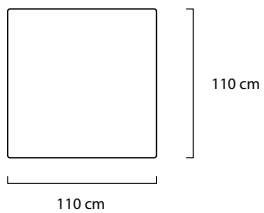

Easy Living

Linteloo Lab 1994

Side view

Section view

Top view

Ottoman Side view

4 Seater

3.5 Seater

3 Seater

2.5 Seater

Element 147 - 2 Arms

Loveseat

Armchair

Happy Living

2.5 Seater - 0 Arm L/R

Element 110 - 0 Arm L/R 1 Seat Cover

Corner Top View Top view

Longchair - 1 Arm L/R Top view

Ottoman 110 Top view

Ottoman 75 Top view

Ottoman 60 Top view

Arm Cushion