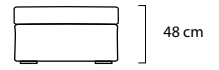

Easy Living

Linteloo Lab 1994

Side view

Section view

Top view

Ottoman Side view

4 Seater

3.5 Seater

3 Seater

2.5 Seater

Element 147 - 2 Arms

Loveseat

Armchair

Happy Living

2.5 Seater - 0 Arm L/R

Element 110 - 0 Arm L/R 1 Seat Cover