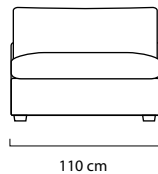

3 Seater

2.5 Seater

Element 147 - 2 Arms

Loveseat

Armchair

Happy Living

2.5 Seater - 0 Arm L/R

Element 110 - 0 Arm L/R 1 Seat Cover

Corner Top View Top view

Longchair - 1 Arm L/R Top view

Ottoman 110 Top view

Ottoman 75 Top view

Ottoman 60 Top view

Arm Cushion