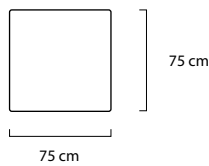

3 Seater

2.5 Seater

Element 147 - 2 Arms

Loveseat

Armchair

Happy Living

2.5 Seater - 0 Arm L/R

Element 110 - 0 Arm L/R 1 Seat Cover

Corner Top View Top view

Longchair - 1 Arm L/R Top view

Ottoman 110 Top view

Ottoman 75 Top view

Ottoman 60 Top view

Arm Cushion