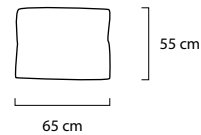

3 Seater

2.5 Seater

Element 147 - 2 Arms

Loveseat

Armchair

Happy Living

2.5 Seater - 0 Arm L/R

Element 110 - 0 Arm L/R 1 Seat Cover

Corner Top View Top view

Longchair - 1 Arm L/R Top view

Ottoman 110 Top view

Ottoman 75 Top view

Ottoman 60 Top view

Arm Cushion