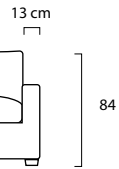

3 Seater

2.5 Seater

Element 147 - 2 Arms

Loveseat

Armchair

Happy Living

2.5 Seater - 0 Arm L/R

Element 110 - 0 Arm L/R 1 Seat Cover

Corner Top View Top view

Longchair - 1 Arm L/R Top view

Ottoman 110 Top view

Ottoman 75 Top view

Ottoman 60 Top view

Arm Cushion