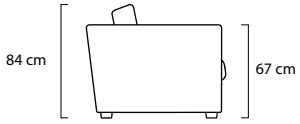

Easy Living

Linteloo Lab 1994

Side view

Section view

Top view

Ottoman Side view

4 Seater

3.5 Seater

3 Seater

2.5 Seater

Element 147 - 2 Arms

Loveseat

Armchair

Happy Living

2.5 Seater - 0 Arm L/R

Element 110 - 0 Arm L/R 1 Seat Cover