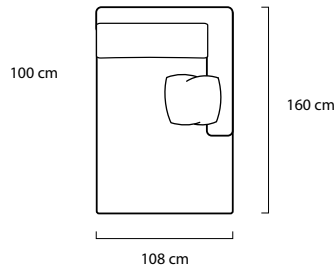

3 Seater

2.5 Seater

Element 147 - 2 Arms

Loveseat

Armchair

Happy Living

2.5 Seater - 0 Arm L/R

Element 110 - 0 Arm L/R 1 Seat Cover

Corner Top View Top view

Longchair - 1 Arm L/R Top view

Ottoman 110 Top view

Ottoman 75 Top view

Ottoman 60 Top view

Arm Cushion