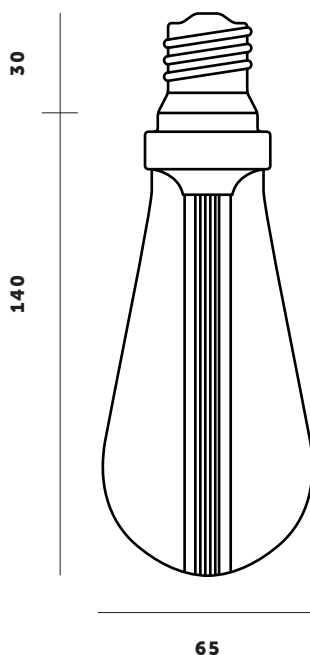

BUSTER + PUNCH

BUSTER BULB / TEARDROP

TECH SPEC

BUSTER BULB / CRYSTAL

BUSTER BULB / GOLD

BUSTER BULB / SMOKED

BUSTER BULB

The World's first designer LED bulb. This bulb consumes just 1/20th of the energy of traditional bulbs with a life span of 30,000 hours. Available in CRYSTAL, GOLD or SMOKED finish. The resin light pipe at the centre of the bulb is where all the magic happens, allowing the bulb to create a subtle ambient light whilst at the same time throw focused spot light onto tables & surfaces below. The bulb fits in any E27 screw light fitting, but looks especially great when teamed up with our HEAVY METAL or HOOKED lighting ranges.

busterandpunch.com
info@busterandpunch.com

BUSTER BULB / TEARDROP / DIMMABLE

TECH SPEC

<p>FINISH</p>	<p>SKU</p>
<p><input type="checkbox"/> Crystal / Dimmable</p> <p><input type="checkbox"/> Gold / Dimmable</p> <p><input type="checkbox"/> Smoked / Dimmable</p>	<p>BB-TD-E27-D-CR-B</p> <p>BB-TD-E27-D-GO-B</p> <p>BB-TD-E27-D-SM-B</p>
<p>SPECIFICATIONS</p>	
<p>Power: 5W Type: Dimmable LED Screw fitting: E27 Supply: 240 VAC Expected Life: 30 000 hrs Lumen: Crystal max 250, Gold max 200, Smoked max 130. Light appearance: Crystal 2700k, Gold 2500k, Smoked 2600k. CRI: 80</p>	<p>Power factor: 0.88 Recommended dimmer module: Buster + Punch LED module. (Sold with our dimmer switches) Please note: Not suitable for DALI dimming systems. CE certified.* For indoor use only.</p>