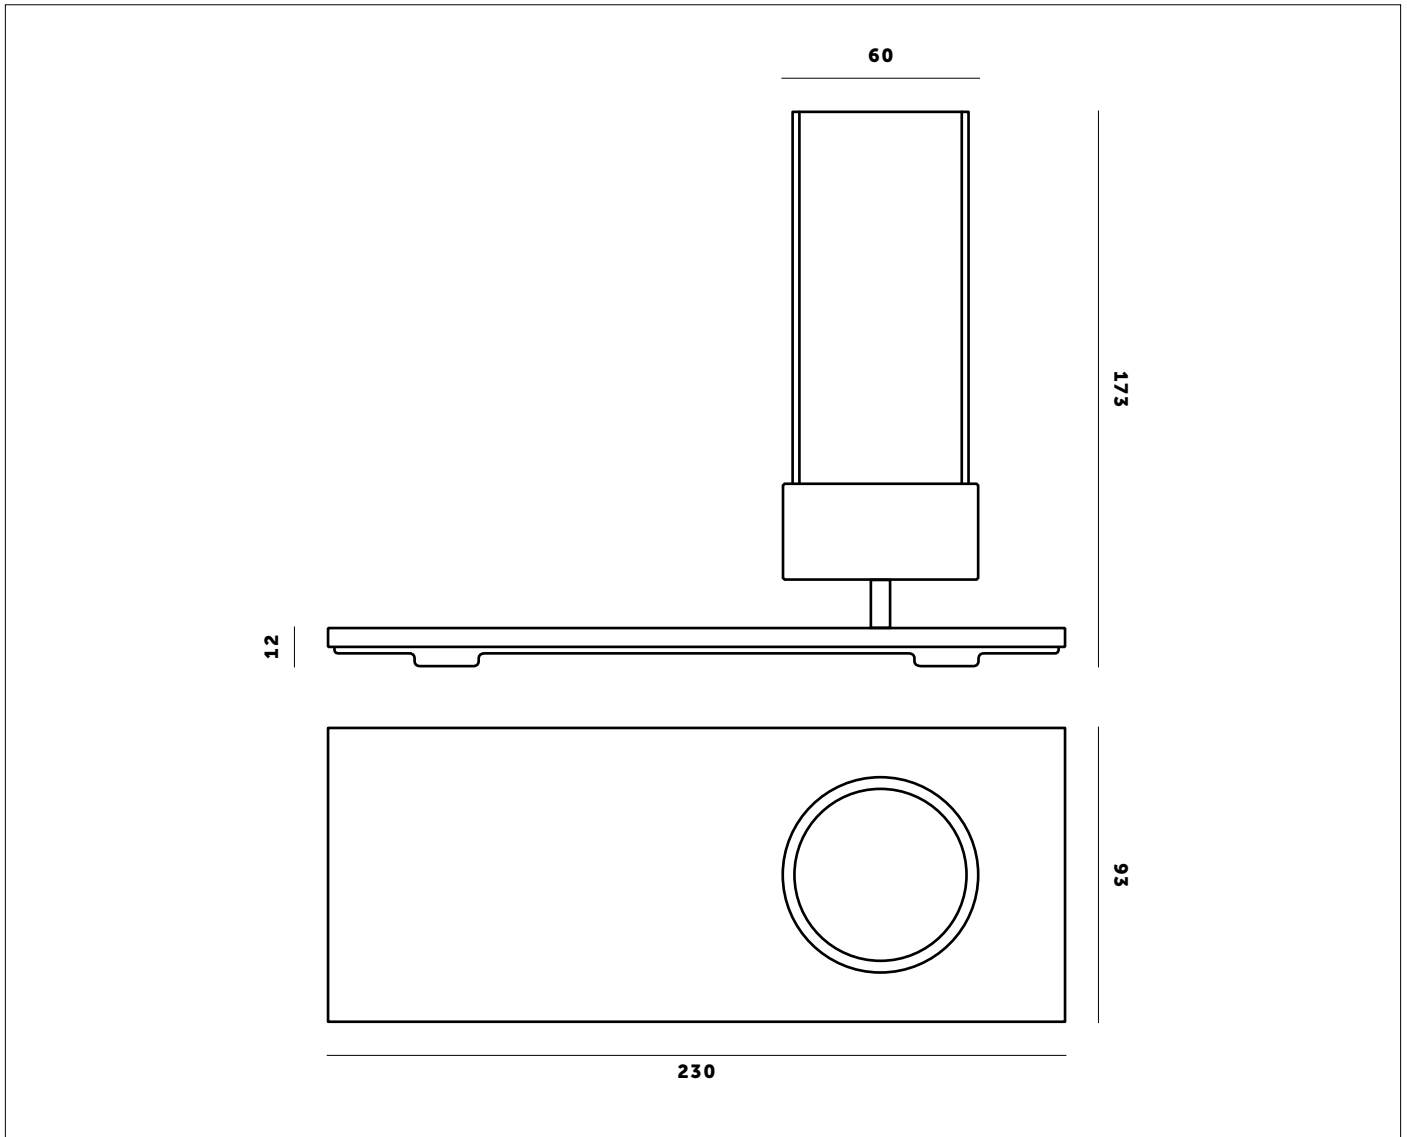

BUSTER + PUNCH

MACHINED / VASE

FINISH	SKU
Steel	UK-MA-VAS-ST-A
Brass	UK-MA-VAS-BR-A
Matt Black	UK-MA-VAS-BL-A

CARE INSTRUCTIONS

Wipe with soft dry cloth in the same direction as the brush pattern to avoid scratching the metal.