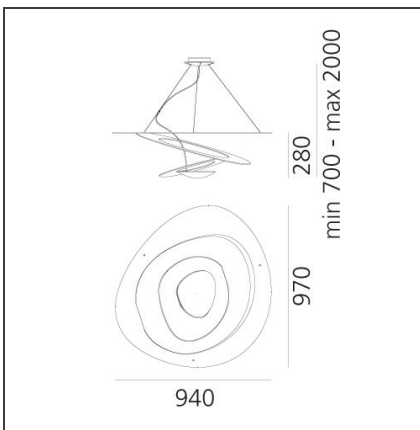

TECHNICAL DRAWINGS

FEATURES

Article Code:	1239010A	Material:	Aluminum
Colour:	White	Series:	Design
Installation:	Suspension	Area contract:	Residential
Environment:	Indoor	Emission:	Indirect

DIMENSIONS

Length:	cm 94	Glow Wire Test:	650
Width:	cm 97		
Height:	cm 28		
Max Height from ceiling:	cm 200		

NOT INCLUDED SOURCES

Category:	HALO	Color temperature (K):	2950K
Number:	1	Class:	A
Watt:	330W		
Lbs:	R7s		

ALTERNATIVE SOURCES

Category:	LED
Number:	1
Watt:	11w
Delivered lumens output (lm):	1110lm
Type:	2
Socket:	R7s
Class:	A

LUMINAIRE

Watt:	330W
Voltage:	220V-240V