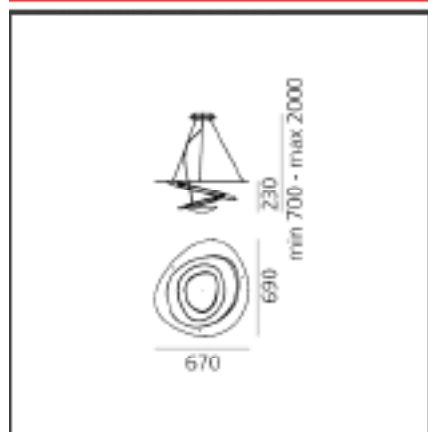

TECHNICAL DRAWINGS

FEATURES

Article Code:	1237010A	Material:	Aluminum
Colour:	White	Series:	Design
Installation:	Suspension		

DIMENSIONS

Length:	cm 67	Impact Resistance:	N/D
Width:	cm 69	Glow Wire Test:	650
Height:	cm 23		
Max Height from ceiling:	cm 200		

TECHNICAL DRAWINGS

FEATURES

Article Code:	1256W10A	Material:	Aluminum
Colour:	White	Series:	Design
Installation:	Suspension		

DIMENSIONS

Length:	cm 67	Impact Resistance:	N/D
Width:	cm 69	Glow Wire Test:	650
Height:	cm 23		
Max Height from ceiling:	cm 200		