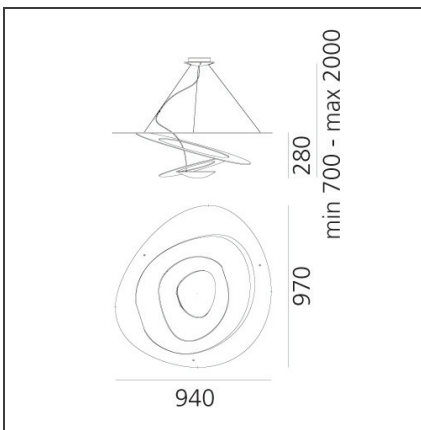

TECHNICAL DRAWINGS

FEATURES

Article Code:	1237010A	Material:	Aluminum
Colour:	White	Series:	Design
Installation:	Suspension		

DIMENSIONS

Length:	cm 67	Impact Resistance:	N/D
Width:	cm 69	Glow Wire Test:	650
Height:	cm 23		
Max Height from ceiling:	cm 200		

TECHNICAL DRAWINGS

FEATURES

Article Code:	1256W10A	Material:	Aluminum
Colour:	White	Series:	Design
Installation:	Suspension		

DIMENSIONS

Length:	cm 67	Impact Resistance:	N/D
Width:	cm 69	Glow Wire Test:	650
Height:	cm 23		
Max Height from ceiling:	cm 200		

DIMENSIONS

Length:	cm 94	Glow Wire Test:	650
Width:	cm 97		
Height:	cm 28		
Max Height from ceiling:	cm 200		

NOT INCLUDED SOURCES

Category:	HALO	Color temperature (K):	2950K
Number:	1	Class:	A
Watt:	330W		
Lbs:	R7s		

TECHNICAL DRAWINGS

FEATURES

Article Code:	1254W10A	Material:	Aluminum
Colour:	White	Series:	Design
Installation:	Suspension	Area contract:	Residential
Environment:	Indoor	Emission:	Indirect

DIMENSIONS

Length:	cm 94	Glow Wire Test:	650
Width:	cm 97		
Height:	cm 28		
Max Height from ceiling:	cm 200		