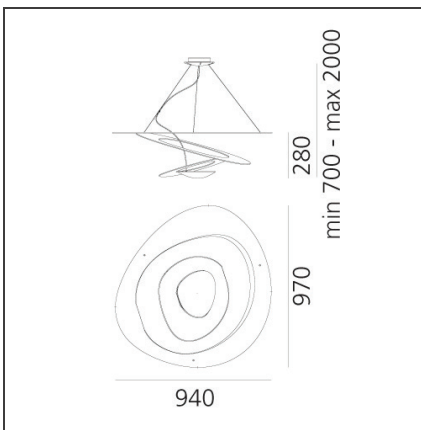

TECHNICAL DRAWINGS

FEATURES

Article Code:	1237010A	Material:	Aluminum
Colour:	White	Series:	Design
Installation:	Suspension		

DIMENSIONS

Length:	cm 67	Impact Resistance:	N/D
Width:	cm 69	Glow Wire Test:	650
Height:	cm 23		
Max Height from ceiling:	cm 200		

TECHNICAL DRAWINGS

FEATURES

Article Code:	1256W10A	Material:	Aluminum
Colour:	White	Series:	Design
Installation:	Suspension		

DIMENSIONS

Length:	cm 67	Impact Resistance:	N/D
Width:	cm 69	Glow Wire Test:	650
Height:	cm 23		
Max Height from ceiling:	cm 200		

DIMENSIONS

Length:	cm 94	Glow Wire Test:	650
Width:	cm 97		
Height:	cm 28		
Max Height from ceiling:	cm 200		

INCLUDED SOURCES

Category:	LED	Color temperature (K):	3000K
Number:	1	Color Tolerance:	MacAdam 2SDCM
Watt:	44W	CRI:	90
Delivered lumens output (lm):	4230lm		
Type:	0		
Class:	A		

TECHNICAL DRAWINGS

FEATURES

Article Code:	1254120A	Material:	Aluminum
Colour:	Gold	Series:	Design
Installation:	Suspension	Area contract:	Residential
Environment:	Indoor	Emission:	Indirect

DIMENSIONS

Length:	cm 94	Glow Wire Test:	650
Width:	cm 97		
Height:	cm 28		
Max Height from ceiling:	cm 200		