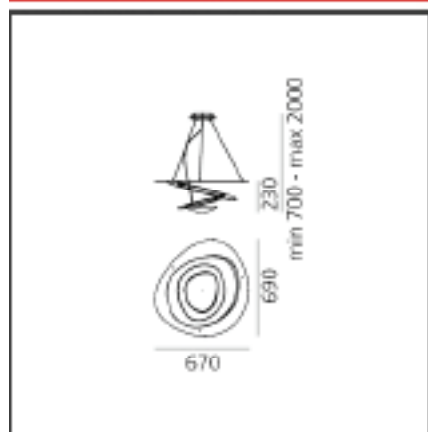

TECHNICAL DRAWINGS

FEATURES

Article Code:	1237010A	Material:	Aluminum
Colour:	White	Series:	Design
Installation:	Suspension		

DIMENSIONS

Length:	cm 67	Impact Resistance:	N/D
Width:	cm 69	Glow Wire Test:	650
Height:	cm 23		
Max Height from ceiling:	cm 200		

TECHNICAL DRAWINGS

FEATURES

Article Code:	1256W10A	Material:	Aluminum
Colour:	White	Series:	Design
Installation:	Suspension		

DIMENSIONS

Length:	cm 67	Impact Resistance:	N/D
Width:	cm 69	Glow Wire Test:	650
Height:	cm 23		
Max Height from ceiling:	cm 200		

TECHNICAL DRAWINGS

FEATURES

Article Code:	1256110A	Material:	Aluminum
Colour:	White	Series:	Design
Installation:	Suspension		

DIMENSIONS

Length:	cm 67	Impact Resistance:	N/D
Width:	cm 69	Glow Wire Test:	650
Height:	cm 23		
Max Height from ceiling:	cm 200		