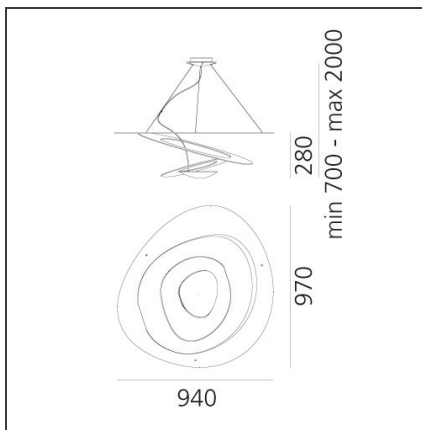

TECHNICAL DRAWINGS

FEATURES

Article Code:	1254110A	Material:	Aluminum
Colour:	White	Series:	Design
Installation:	Suspension	Area contract:	Residential
Environment:	Indoor	Emission:	Indirect

DIMENSIONS

Length:	cm 94	Glow Wire Test:	650
Width:	cm 97		
Height:	cm 28		
Max Height from ceiling:	cm 200		

INCLUDED SOURCES

Category:	LED	Color temperature (K):	3000K
Number:	1	Color Tolerance:	MacAdam 2SDCM
Watt:	44W	CRI:	90
Delivered lumens output (lm):	4230lm		
Type:	0		
Class:	A		

LUMINAIRE

Watt:	44W	Delivered lumens output (lm):	3313lm
Voltage:	220V-240V	CCT:	3000K
		Efficiency:	82%
		Efficacy:	75.30lm/W
		CRI:	90
		Dimmable Typology:	Push

Notes

Lamp included.