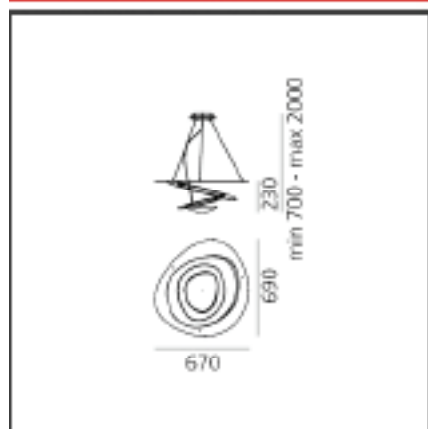

TECHNICAL DRAWINGS

FEATURES

Article Code:	1237010A	Material:	Aluminum
Colour:	White	Series:	Design
Installation:	Suspension		

DIMENSIONS

Length:	cm 67	Impact Resistance:	N/D
Width:	cm 69	Glow Wire Test:	650
Height:	cm 23		
Max Height from ceiling:	cm 200		

TECHNICAL DRAWINGS

FEATURES

Article Code:	1256W10A	Material:	Aluminum
Colour:	White	Series:	Design
Installation:	Suspension		

DIMENSIONS

Length:	cm 67	Impact Resistance:	N/D
Width:	cm 69	Glow Wire Test:	650
Height:	cm 23		
Max Height from ceiling:	cm 200		