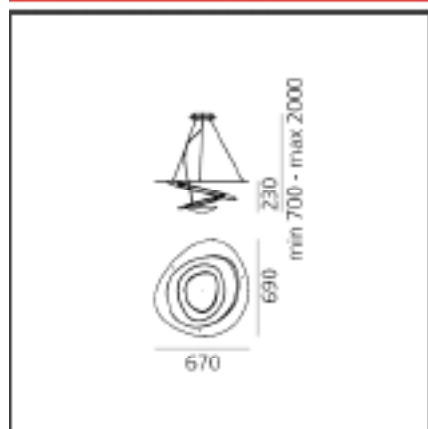

TECHNICAL DRAWINGS

FEATURES

Article Code:	1256110A	Material:	Aluminum
Colour:	White	Series:	Design
Installation:	Suspension		

DIMENSIONS

Length:	cm 67	Impact Resistance:	N/D
Width:	cm 69	Glow Wire Test:	650
Height:	cm 23		
Max Height from ceiling:	cm 200		

TECHNICAL DRAWINGS

FEATURES

Article Code:	1256120A	Material:	Aluminum
Colour:	Gold	Series:	Design
Installation:	Suspension		

DIMENSIONS

Length:	cm 67	Impact Resistance:	N/D
Width:	cm 69	Glow Wire Test:	650
Height:	cm 23		
Max Height from ceiling:	cm 200		