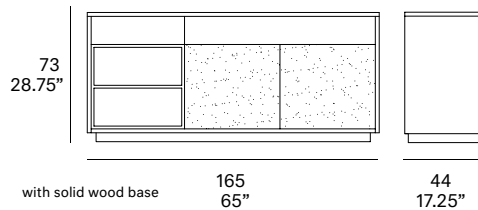

“Basic” 2-door sideboard / *aparador 2 puertas*

T330

IN

Sideboard made of solid wood from European oaks. Possibility to customize the front of the doors by using three types of Kerlite® porcelanic finish as well as different lacquered finishes for the shelf module. There are three options for the legs: solid wood base, solid wood legs and metallic legs. The collection is also available in European oak veneer.

Shipment details

Sideboard

Qty	1 sideboard (1 box)
Volume	0,65 m ³ / 22.95 ft ³
Gross weight	98 kg / 216 lb
Net weight	92 kg / 203 lb
Item dimensions (width x depth x height)	165 x 44 x 73 cm 65" x 17.25" x 28.75"

Optional legs

Qty	1 leg frame (1 box)
Volume	0,13 m ³ / 4.59 ft ³
Solid wood legs	
Gross weight	14 kg / 31 lb
Net weight	11 kg / 24 lb
metallic legs	
Gross weight	17 kg / 37 lb
Net weight	14 kg / 31 lb
Item dimensions with legs (width x depth x height)	165 x 44 x 82 cm 65" x 17.25" x 32.25"