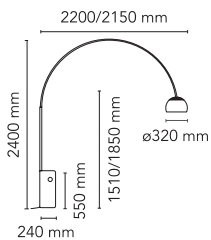

Arco

by Achille & Pier Giacomo Castiglioni , 1962

Floor lamp providing direct light. White Carrara marble base. Satin-finish stainless steel telescopic stem. Pressed, polished and zapon-varnished aluminum swiveling and height-adjustable reflector.

Mounting	Floor
Environment	Indoor
Finish	Marble
Weight	63.8 Kg
Light sources available	1 x 8W E27 560lm 2700K [e] cod. RF25569 DIMMER
Emergency	Without
Switching	on/off switch
Voltage	220-250V
Power	MAX 100W
Battery	No
Supply included	Yes

Cord Length	2700 mm
Materials	Aluminum, Marble, Stainless steel

Colors  F0300000 - Marble

Certificate     

Arco Led

by Achille & Pier Giacomo Castiglioni , 1962

Floor lamp providing direct light. White Carrara marble base. Satin-finish stainless steel telescopic stem. Pressed, polished and zapon-varnished aluminum swiveling and height-adjustable reflector.

Mounting	Floor
Environment	Indoor
Finish	Marble
Weight	63.8 Kg
Light sources available	1 x MULTICHIP LED 28W 1126lm 2700K CRI93 [i] DIMMER
Emergency	Without
Switching	dimmer
Voltage	100-240/48V
Power	28W
Battery	No
Supply included	Yes
Cord Length	2700 mm
Materials	Aluminum, Marble, Stainless steel
Colors	 F0303000 - Marble
Certificate	