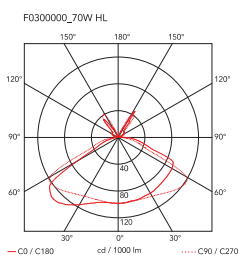

Cord Length	2700 mm
Materials	Aluminum, Marble, Stainless steel

Colors  F0300000 - Marble

Certificate     

Arco Led

by Achille & Pier Giacomo Castiglioni , 1962

Floor lamp providing direct light. White Carrara marble base. Satin-finish stainless steel telescopic stem. Pressed, polished and zapon-varnished aluminum swiveling and height-adjustable reflector.