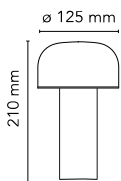

Bellhop

by Edward Barber & Jay Osgerby , 2018

Rechargeable direct light table lighting device. Base and dome in coloured PC. Diffuser in Opaline injection moulded photo-engraved PC. 24-hours' autonomy, charging via Micro-USB-C. Push-button switch positioned on the base provides the 4-step dimmer function. Battery status indicator positioned under the base. USB-C charging cable included, useful length 120cm. USB battery charging on plug with interchangeable plugs.

Mounting	Table
Environment	Indoor
Weight	0,730 Kg
Light sources available	84 x LED 2,5W 250lm 2700K CRI90 [i]
Emergency	Without
Power	2,5W
Battery	Yes
Supply included	Yes

Materials Polycarbonate

Colors	<ul style="list-style-type: none"> F1060009 - White F1060020 - Grey F1060026 - Cioko F1060075 - Brick red
--------	---