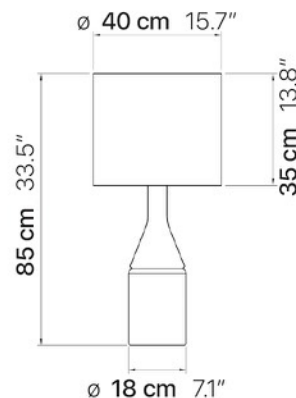

DIAGRAM

uplight group.

Uplight Group, LLC 1835 NE Miami Gardens Dr. N. Miami Beach, FL 33179
Tel. +1.305.621.9602 sales@uplightgroup.com www.uplightgroup.com

HIND RABII

Fixture Type _____ Notes _____
Project Name _____