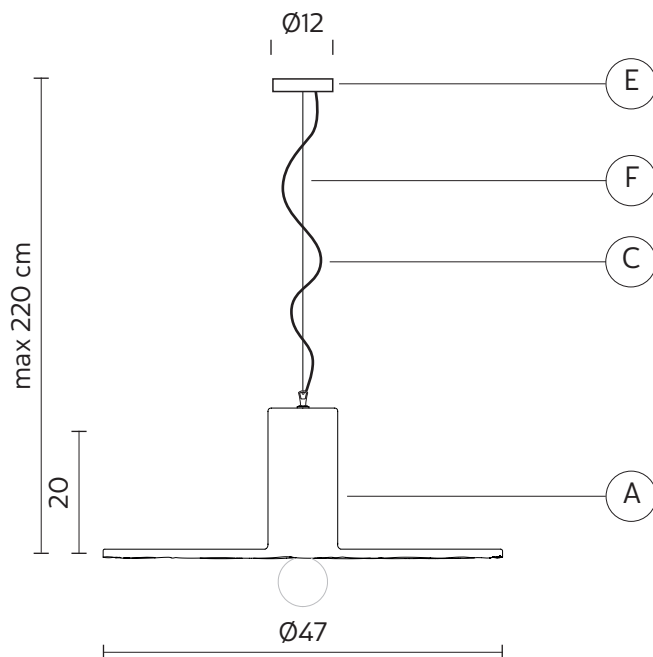

ELECTRICAL CABLE "C"

material PVC
colour transparent

SUSPENSION CABLE "F"

material steel

ELECTRICAL SYSTEM

socket E27
source max 1x70w
energy class from E to A++

PACKAGING

nr. of collis 1
net weight/kg 3,2
gross weight/kg 11
packaging/cm 63X63X46

EMISSION OF LIGHT

one-directional

CERTIFICATION

IEC 60598-1:2008
EN 60598-1:2008 + A11:2009

IP rate IP20
bulb optional

item number **700L**
decorative bulb
E27 - 25w - ≤ 60 lumen
class E

these items are special, decorative bulbs not for illumination purposes