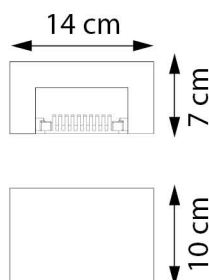

MAINTENANCE

<http://www.royalbotania.com/maintenance>