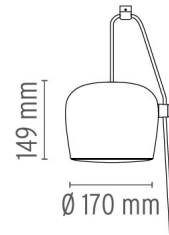

## AIM SMALL

<b>Mounting</b>	Pendant
<b>Type of ceiling pendant</b>	Suspension cable
<b>Lamps description</b>	1 MULTICHIP LED 2700K 1020lm CRI90 - 12W
<b>Environment</b>	Indoor
<b>Finish</b>	Anodized brown, White, Black
<b>Technical description</b>	Suspended light fitting. Body in varnished aluminium sheet, shade in photo-etched optical polycarbonate. Internal reflector in photo-etched PC. Directionable body. Powered directly from mains. The cable has a useful length of 9 metres and thus the lamp can be suspended 3 metres from the ceiling. Wall plug version and dimmer/switch on cable.

## PHYSICAL

<b>Supply</b>	Wall plug
<b>Cord length (mm)</b>	9000/3000
<b>Construction material</b>	Aluminum, Polycarbonate
<b>Weight (kg)</b>	1.9

## DIMENSIONS

### DIMENSIONS