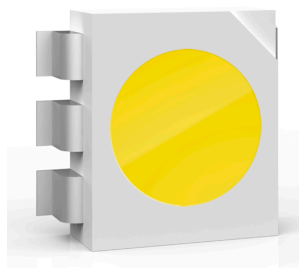

AIM SMALL . Lamps