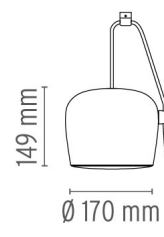

## PHYSICAL

<b>Supply</b>	Wall plug
<b>Cord length (mm)</b>	9000/3000
<b>Construction material</b>	Aluminum, Polycarbonate
<b>Weight (kg)</b>	1.9

## DIMENSIONS

## AIM SMALL . Lamps

**MULTICHIP LED 2700K**  
**1020lm CRI 90 12W**

**Lamp wattage:**

12 W

**Lamp category:**

LED

**Socket:**

Special base

### DIMENSIONS