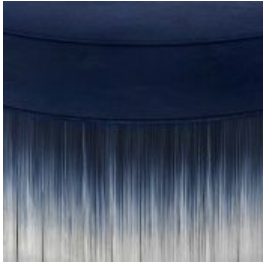

Designer	Lorenza Bozzoli
Year of design	2016
Material	Wood, HR foam
Additional	The 3 back cushions are included.

Fabric

Lario 54 Blue

Lario 2002 Dark Grey

Lario 2003 Light Grey

Composition 100% COTTON

Martindale >40.000