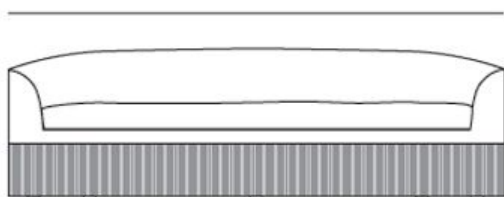

Designer	Lorenza Bozzoli
Year of design	2016
Material	Wood, HR foam
Additional	The 3 back cushions are included.

Fabric

Lario 54 Blue

Lario 2002 Dark Grey

Lario 2003 Light Grey

Composition 100% COTTON

Martindale >40.000

Lightfastness 4

Pilling 5

Maintenance Spot staining with spray
detergent dry cleaning

dimensions

250cm | 98.4"

46cm | 18.1"

95cm | 37.4"

71cm | 27.9"