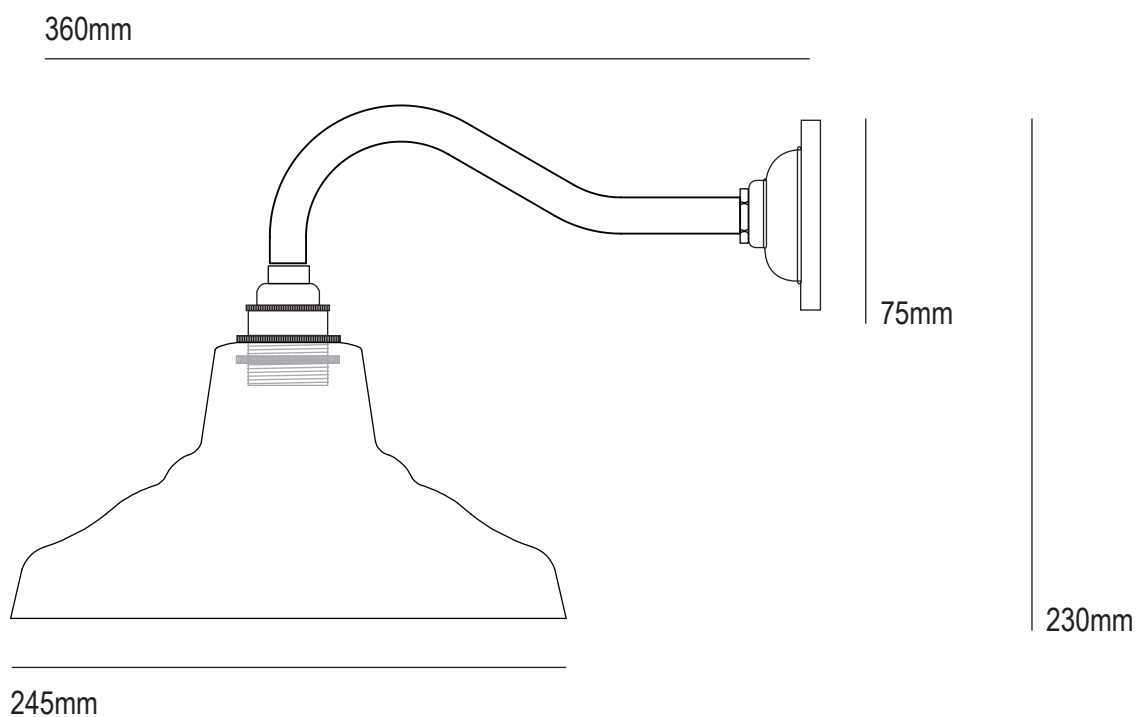

Glass School Wall Light 8200/S/BRKT

Product Code	Bulb Cap	Max Wattage	Bulb Type	Height/Length	Width/Diameter	Projection
8200/S/BRKT	E27	60	GLS	230mm	245mm	360mm
Available Finish	Hardware: Weathered Brass Shade: Opal / Anthracite / Clear Glass					

Bulb Not Supplied.
Supplied with ceiling rose and 1.8m of cable and 1.5m of chain.
This product is available for specific markets. Low energy CFL compatible.