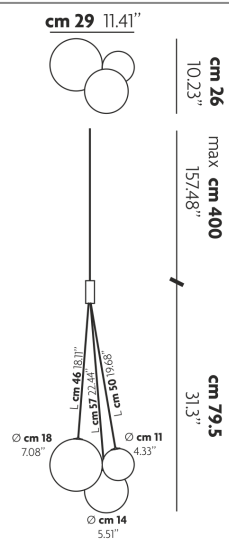

RANDOM

FEATURES

- Frame:** Metal
- Diffuser:** Blown Glass
- Dimmable:** Yes
- Dimmer:** Not Included
- Bulb:** Included

BULB

LED 2700K 3 x 1W | 450 lm

CERTIFICATION

SPECIFICATION SHEET

PHOTOMETRIC DIAGRAM

None

FRAME	DIFFUSER	LED COLOUR	CODE
● Chrome	● Crystal	2700K	164001
● Chrome	● Chrome	2700K	164002
● Chrome	● Gold	2700K	164003
● Chrome	● Rose Gold	2700K	164004