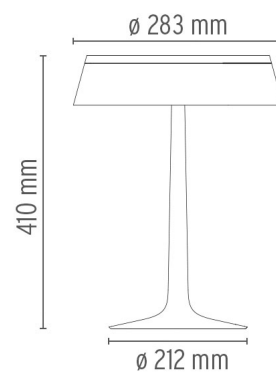

DIMENSIONS