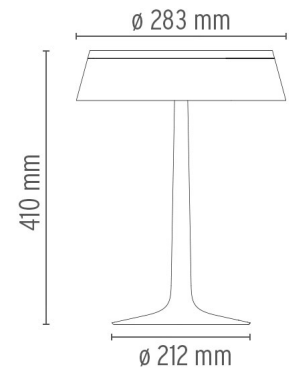

FLOS

BON JOUR

Mounting	Table
Lamps description	EDGE LIGHTING 2700K 900lm CRI90 13W Dimmer
Environment	Indoor
Finish	White, Copper, Chrome, Matt chrome
Technical description	Table lamp providing diffuse light. Injection moulded PMMA clear transparent base and diffuser. Edge Lighting technology light source. Power cord length 200 cm, with dimmer switch that provide ON-OFF functions and 10-100% light adjustment. Plug-in power supply with interchangeable plugs.

ELECTRICAL

Emergency	Without
------------------	---------

PHYSICAL

Weight (kg)	2,0
--------------------	-----

Bon Jour

designed by Philippe Starck

Table lamp providing diffuse light.

● F1032009	White
● F1032057	Chrome
● F1032015	Copper
● F1032046	Matt chrome

DIMENSIONS

CERTIFICATIONS

Bon Jour .Accessories

Decorative

F1033019

Crown - Yellow

F1033070

Crown - Amber