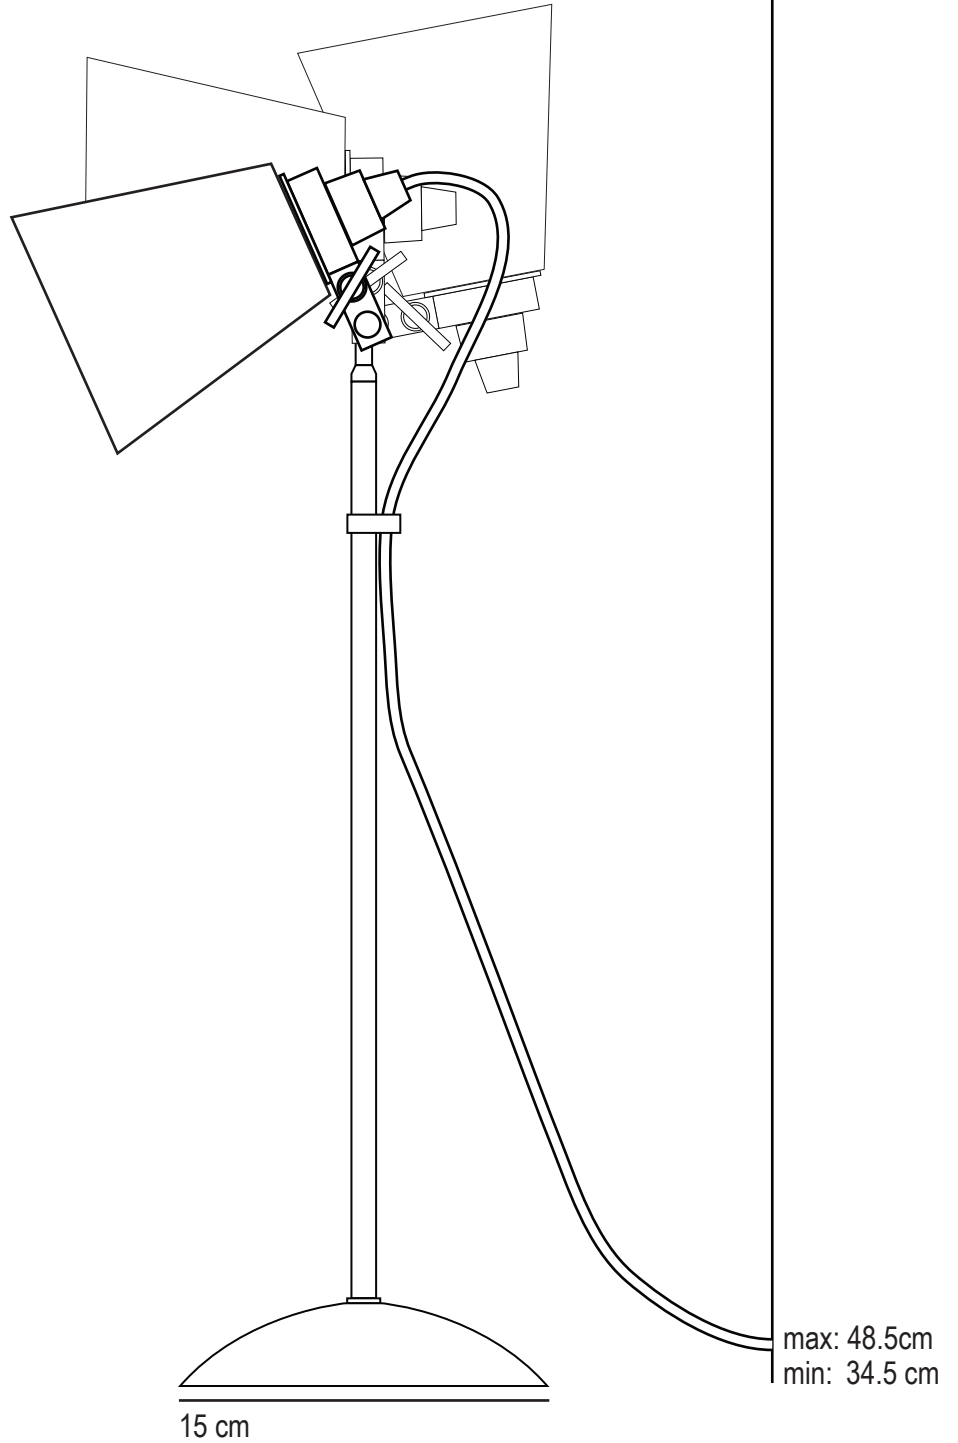

Hector

Small Pleat Table

SPECIFICATION	Product Code	Bulb Cap	Max Wattage	Bulb Type
Hector Small Pleat Table	FT 021	E 14	40	R50
Available Finish	White, blue or green bone china.			

max: 30 cm
min: 18 cm

This product is available for specific markets. CFL compatible.

Hector

Medium Pleat Table

SPECIFICATION	Product Code	Bulb Cap	Max Wattage	Bulb Type
Hector Medium Pleat Table	FT 380	E 27	40	GLS
Available Finish	White blue or green bone china.			

max: 22 cm
min: 16.5 cm