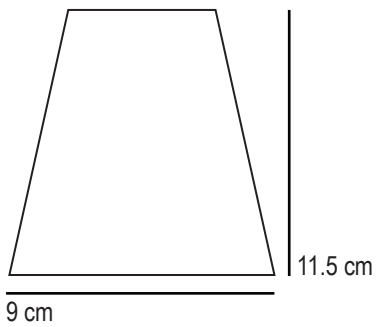

Hector

Small Pleat Table

SPECIFICATION	Product Code	Bulb Cap	Max Wattage	Bulb Type
Hector Small Pleat Table	FT 021	E 14	40	R50
Available Finish	White, blue or green bone china.			

max: 30 cm
min: 18 cm

This product is available for specific markets. CFL compatible.

Hector

Medium Pleat Table

SPECIFICATION	Product Code	Bulb Cap	Max Wattage	Bulb Type
Hector Medium Pleat Table	FT 380	E 27	40	GLS
Available Finish	White blue or green bone china.			

max: 22 cm
min: 16.5 cm