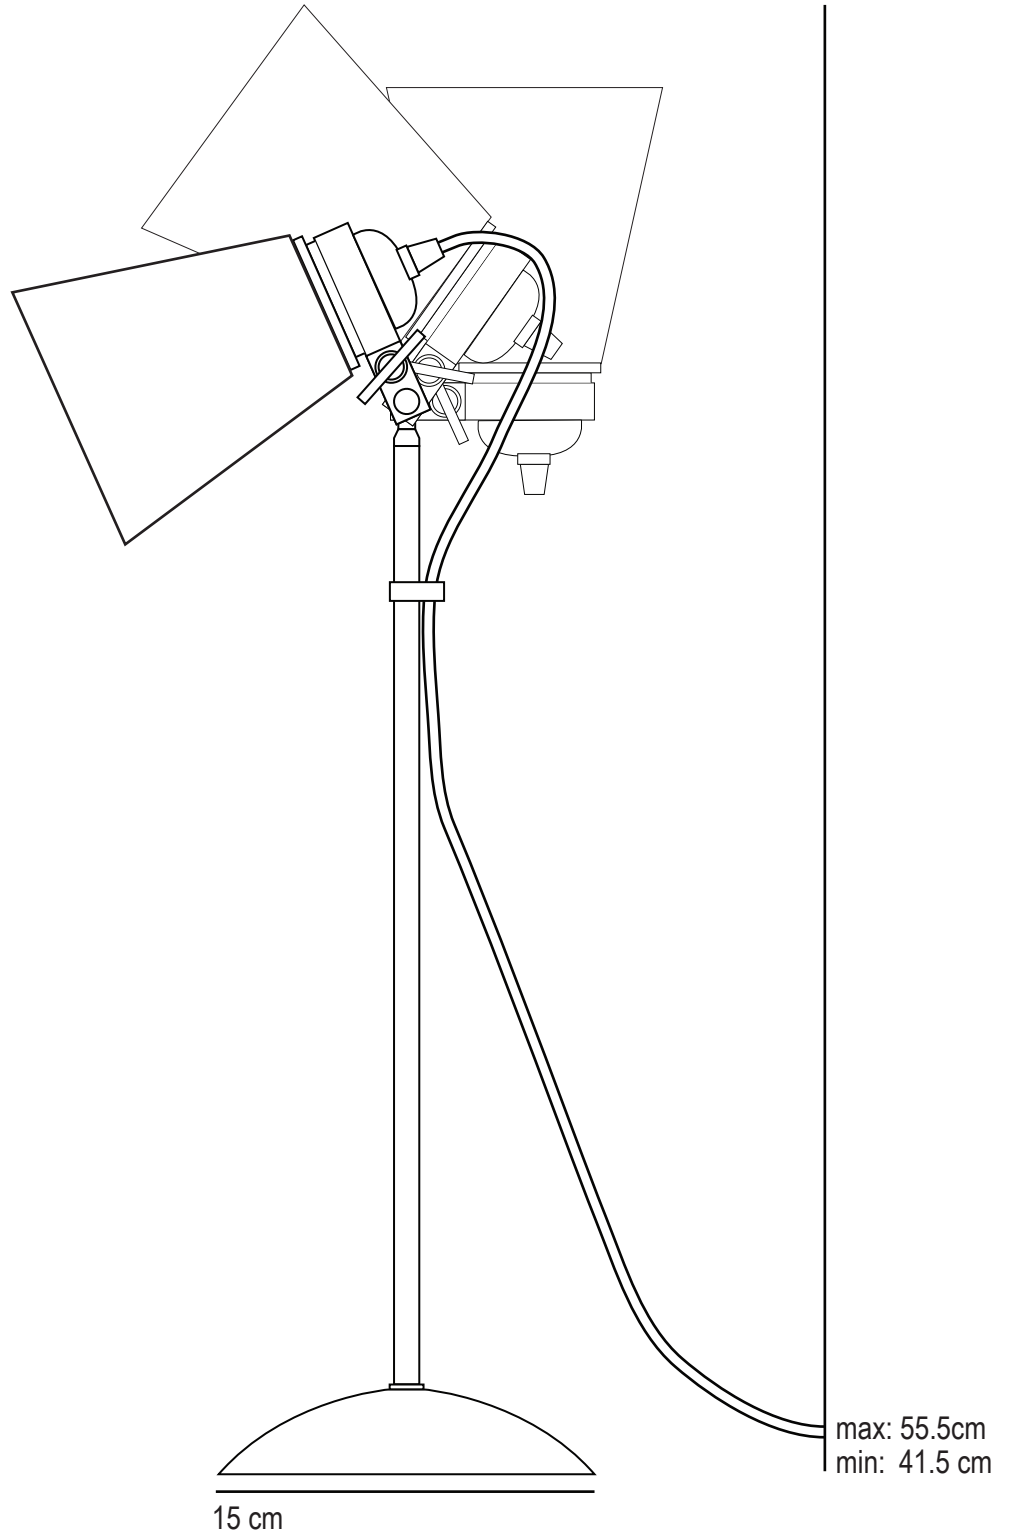

Hector

Small Pleat Table

SPECIFICATION	Product Code	Bulb Cap	Max Wattage	Bulb Type
Hector Small Pleat Table	FT 021	E 14	40	R50
Available Finish	White, blue or green bone china.			

max: 30 cm
min: 18 cm

This product is available for specific markets. CFL compatible.

Hector

Medium Pleat Table

SPECIFICATION	Product Code	Bulb Cap	Max Wattage	Bulb Type
Hector Medium Pleat Table	FT 380	E 27	40	GLS
Available Finish	White blue or green bone china.			

max: 22 cm
min: 16.5 cm