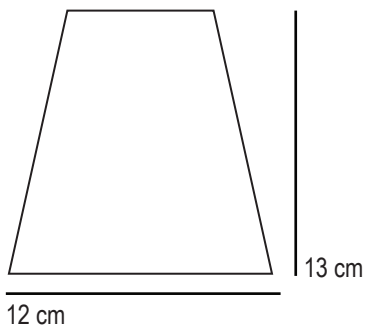

Hector

Small Pleat Table

SPECIFICATION	Product Code	Bulb Cap	Max Wattage	Bulb Type
Hector Small Pleat Table	FT 021	E 14	40	R50
Available Finish	White, blue or green bone china.			

max: 30 cm
min: 18 cm

This product is available for specific markets. CFL compatible.

Hector

Medium Pleat Table

SPECIFICATION	Product Code	Bulb Cap	Max Wattage	Bulb Type
Hector Medium Pleat Table	FT 380	E 27	40	GLS
Available Finish	White blue or green bone china.			

max: 22 cm
min: 16.5 cm