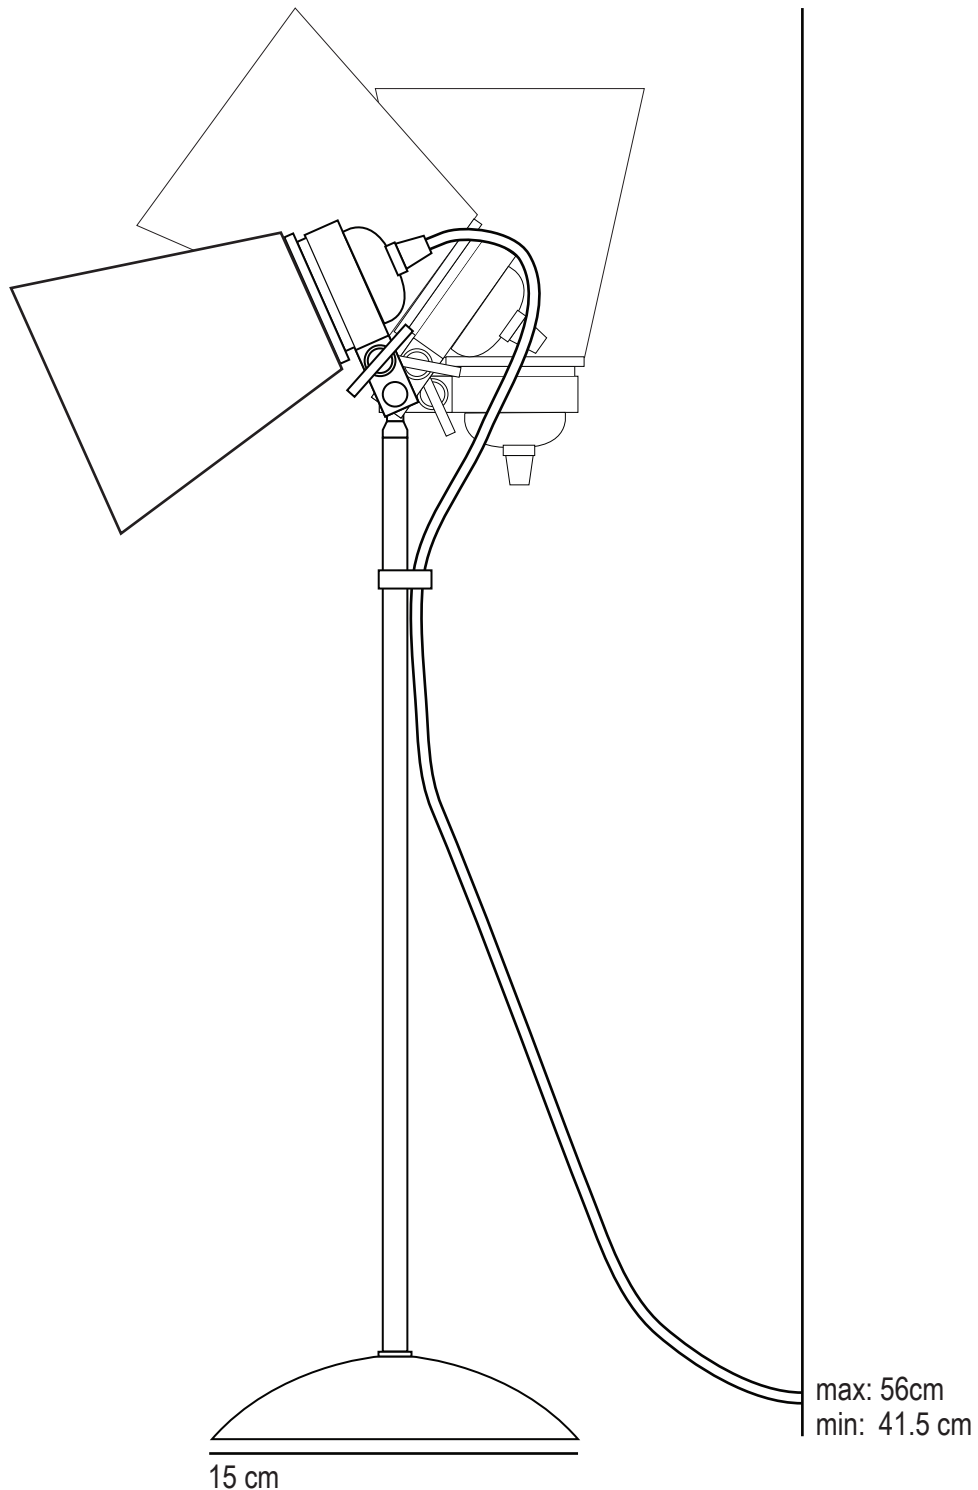

## Small Flowerpot Table

SPECIFICATION	Product Code	Bulb Cap	Max Wattage	Bulb Type
Hector Small Flowerpot Table	FT 155	E 14	40	GLS
Available Finish	White, blue and green bone china.			

max: 30 cm  
min: 18 cm

## Medium Flowerpot Table

SPECIFICATION	Product Code	Bulb Cap	Max Wattage	Bulb Type
Hector Medium Flowerpot Table	FT 155	E 27	40	GLS
Available Finish	White blue or green bone china.			

max: 22 cm  
min: 17 cm