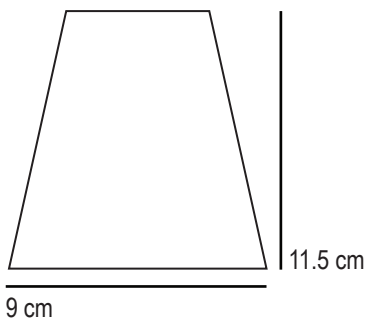

## Small Flowerpot Table

SPECIFICATION	Product Code	Bulb Cap	Max Wattage	Bulb Type
Hector Small Flowerpot Table	FT 155	E 14	40	GLS
Available Finish	White, blue and green bone china.			

max: 30 cm  
min: 18 cm

## Medium Flowerpot Table

SPECIFICATION	Product Code	Bulb Cap	Max Wattage	Bulb Type
Hector Medium Flowerpot Table	FT 155	E 27	40	GLS
Available Finish	White blue or green bone china.			

max: 22 cm  
min: 17 cm