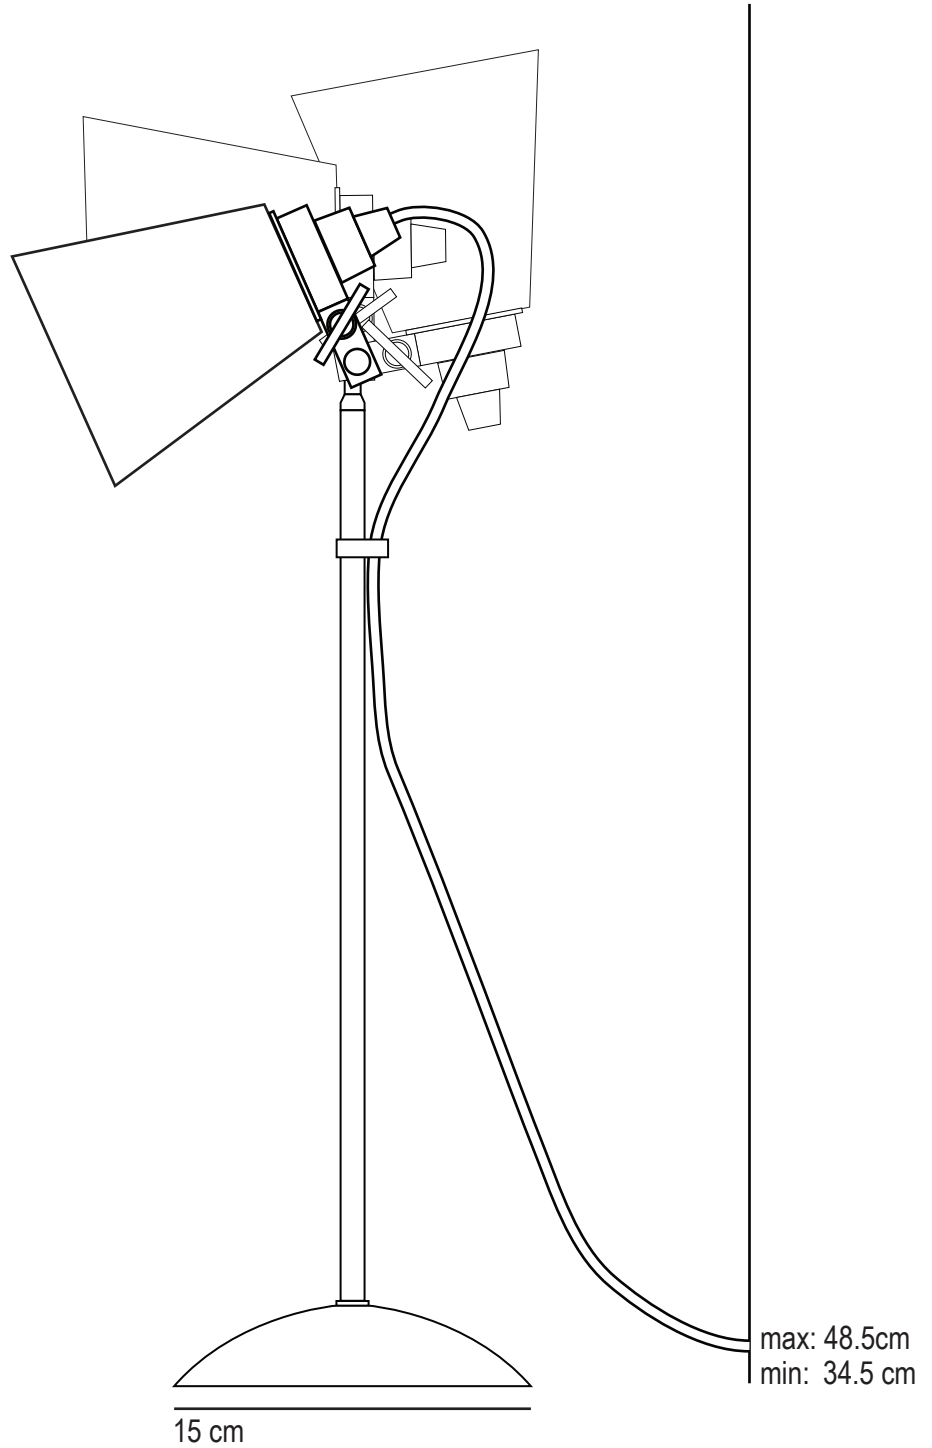

## Small Flowerpot Table

SPECIFICATION	Product Code	Bulb Cap	Max Wattage	Bulb Type
Hector Small Flowerpot Table	FT 155	E 14	40	GLS
Available Finish	White, blue and green bone china.			

max: 30 cm  
min: 18 cm

## Medium Flowerpot Table

SPECIFICATION	Product Code	Bulb Cap	Max Wattage	Bulb Type
Hector Medium Flowerpot Table	FT 155	E 27	40	GLS
Available Finish	White blue or green bone china.			

max: 22 cm  
min: 17 cm