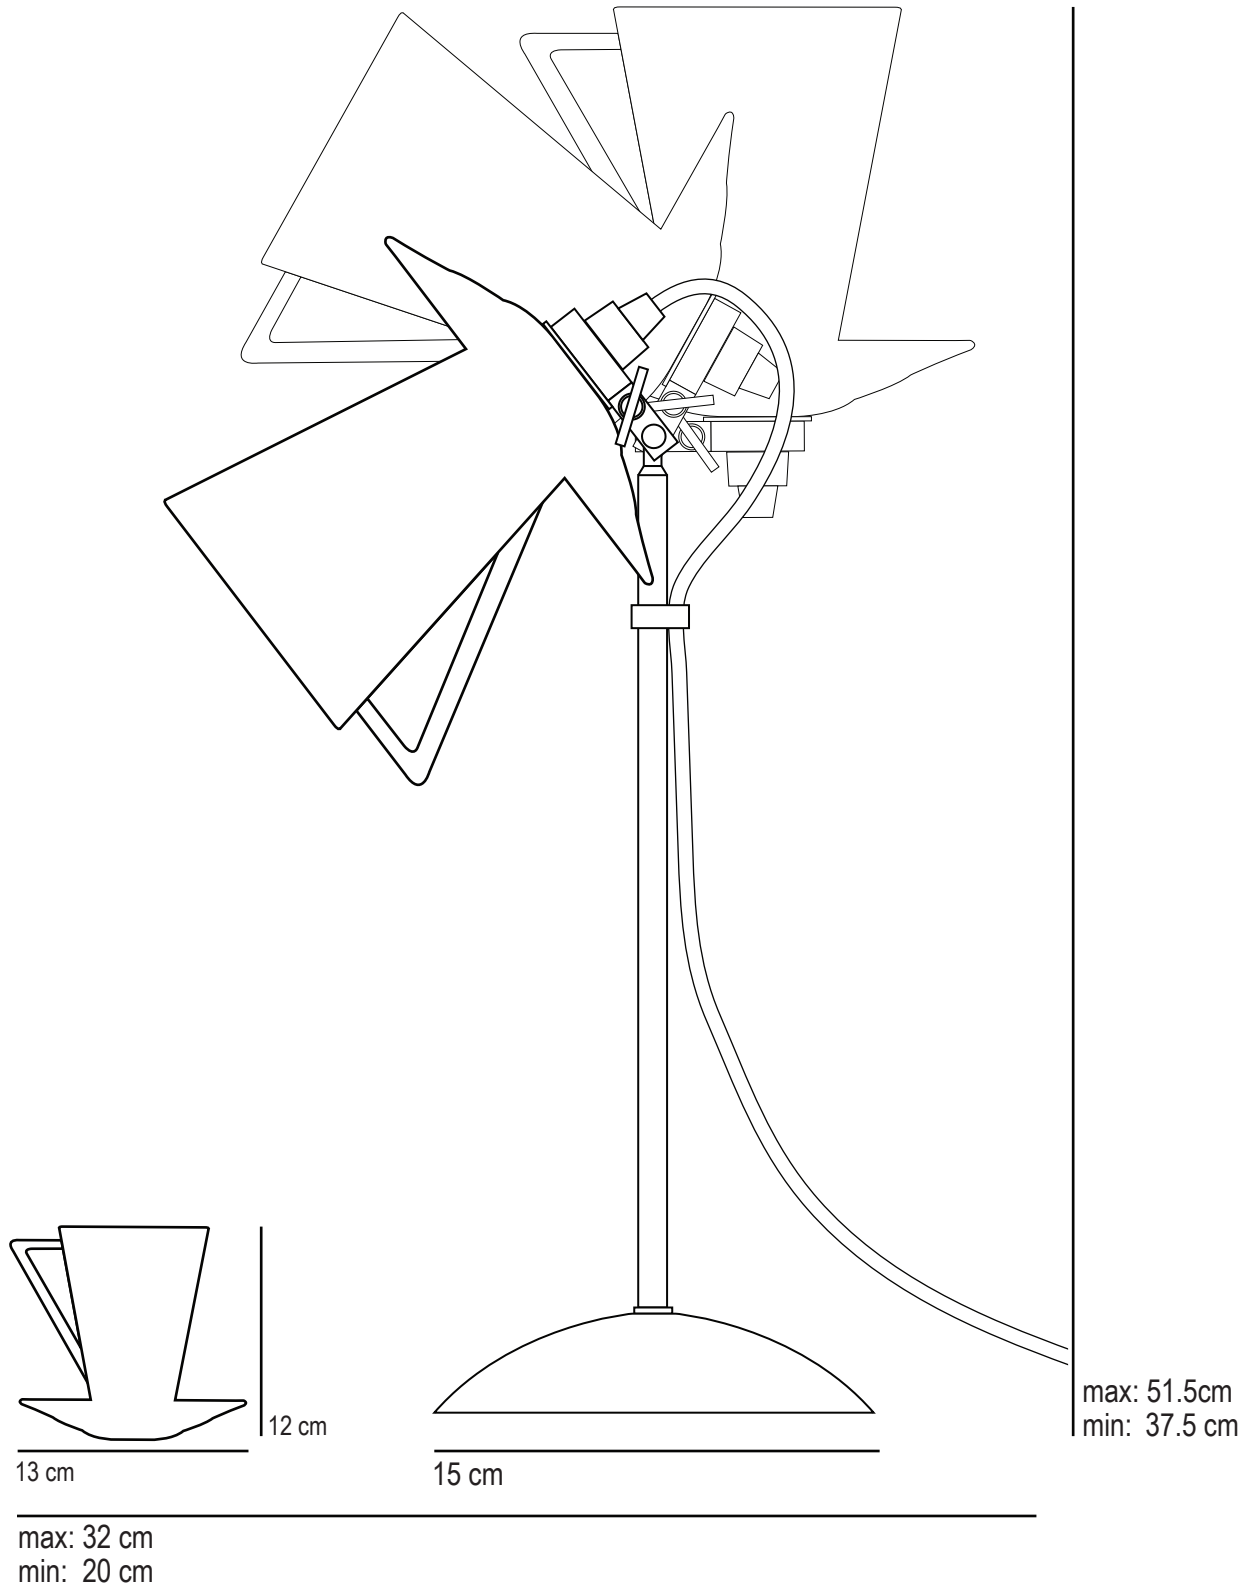

Teacup Table

| SPECIFICATION | Product Code | Bulb Cap | Max Wattage | Bulb Type |
|------------------|---------------------|----------|-------------|-----------|
| Teacup Table | FT 168 | E 14 | 9 | CFL |
| Available Finish | Natural bone china. | | | |