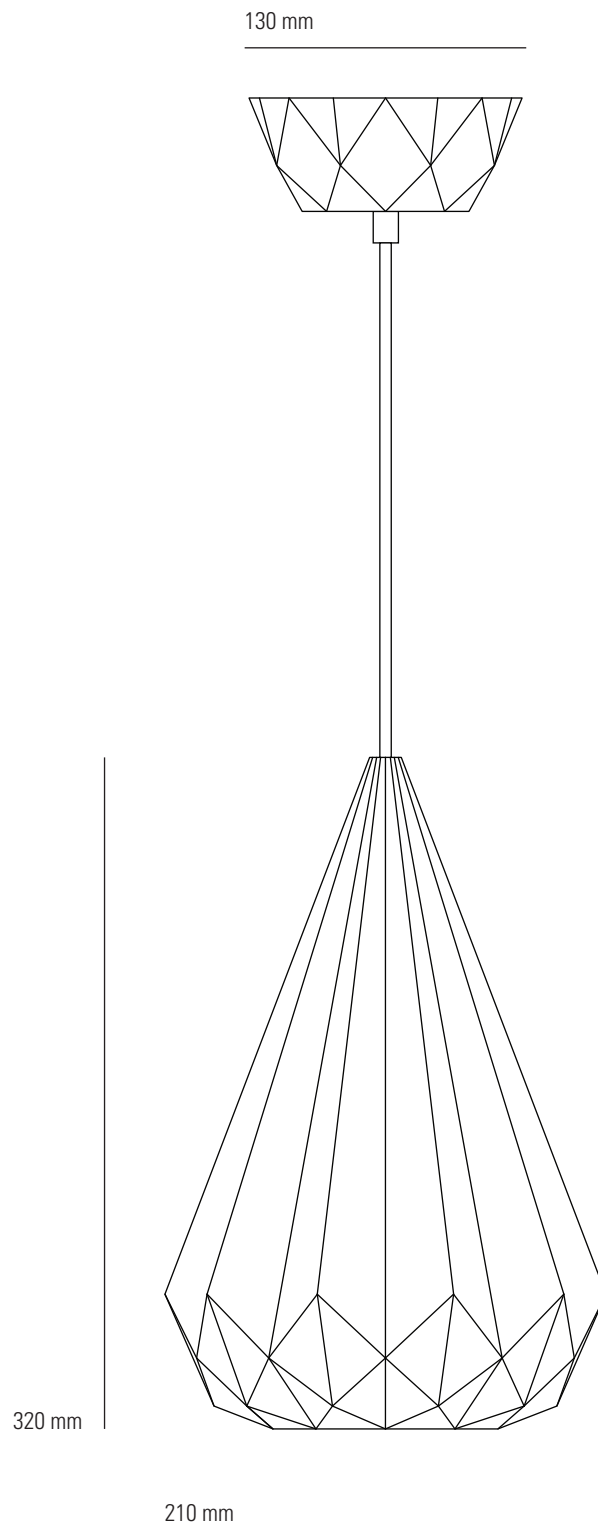

HATTON 3 PENDANT

SPECIFICATION	Finish	Product Code	Bulb Cap	Max Wattage	Bulb Type
Hatton 3 pendant	natural bone china	FP 551 N	E 27	60	GLS

This product is available for specific markets. CFL compatible.
Cable length 150cm, bespoke cable lengths are available on request.