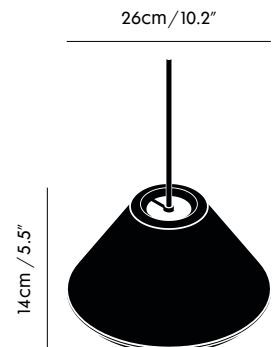

Cleaning Instructions: Clean with a soft dry cloth only. Do not use polishing agents, water or abrasive materials when cleaning. Always switch off the electricity supply before cleaning.