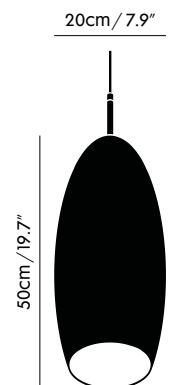

Cleaning Instructions: Clean with a soft dry cloth only. Do not use polishing agents, water or abrasive materials when cleaning. Always switch off the electricity supply before cleaning.