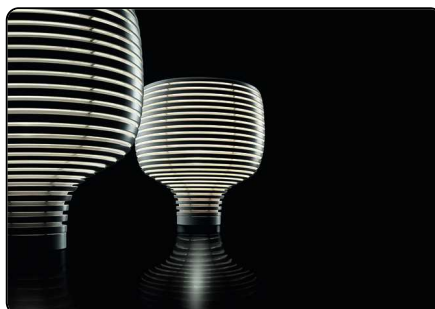

Behive, table technical info

FOSCARINI

Description

Table or floor lamp with diffused light. Matt injection moulded batch-dyed ABS diffuser consisting of 6 assembled modules. Upper diffuser in opaline polycarbonate, white epoxy powder coated metal base. The cable is fitted with the dimmer, for the gradual adjustment of brightness.

Materials polycarbonate, ABS and metal

Colors white

Model

Behive

Weight

net kg: 3,70
gross kg: 6,80

Packaging

vol. m3: 0,113
n. boxes: 2

Bulbs

halogen 1x150W E27

with dimmer included (minimum bulb output 40W)*

Cable length

Certifications

Energy Class

C

Brightness light

diffused light

[2D/3D drawings](#)
[photometric info](#)
[assembly instructions](#)

download area