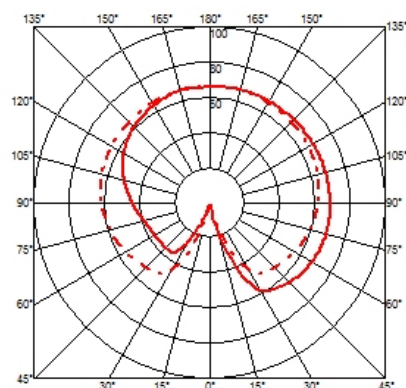

	F3170057	Chrome
	F3170059	Brushed brass

DIMENSIONS

CERTIFICATIONS

IP
20

ICTI HIGH . Lamps

HSGS 60W E14

Lamp wattage:
60 W

Lamp category:
Halogen mains