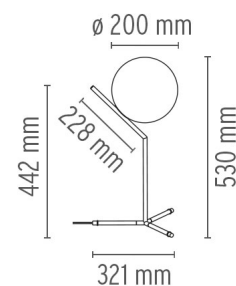

FLOS

ICTI HIGH

Mounting	Table
Lamps description	1 x 60W E14 HSGS dimmer
Environment	Indoor
Finish	Brushed brass, Chrome
Technical description	Table lamp providing diffused light. Frame in brass, brushed and transparent varnished or chrome steel. Blown glass opal diffuser. Dimmer on the power chord.

ELECTRICAL

Emergency	Without
Switching	Dimmer on the power chord.

PHYSICAL

Construction material	Blown glass, Brass, Steel
Weight (kg)	1.7

ICTI HIGH

designed by Michael Anastassiades

Table lamp providing diffused light.

	F3170057	Chrome
	F3170059	Brushed brass

DIMENSIONS

CERTIFICATIONS

IP
20

ICTI HIGH . Lamps

HSGS 60W E14

Lamp wattage:
60 W

Lamp category:
Halogen mains

Socket:
E14

Lamp type:
HSGS

ICTI HIGH

designed by Michael Anastassiades

Table lamp providing diffused light.

-  F3170057 Chrome
-  F3170059 Brushed brass

DIMENSIONS

CERTIFICATIONS