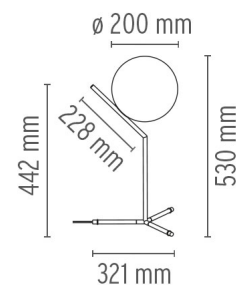

FLOS

ICTI HIGH

Mounting	Table
Lamps description	1 x 60W E14 HSGS dimmer
Environment	Indoor
Finish	Brushed brass, Chrome
Technical description	Table lamp providing diffused light. Frame in brass, brushed and transparent varnished or chrome steel. Blown glass opal diffuser. Dimmer on the power chord.

ELECTRICAL

Emergency	Without
Switching	Dimmer on the power chord.

PHYSICAL

Construction material	Blown glass, Brass, Steel
Weight (kg)	1.7

ICTI HIGH

designed by Michael Anastassiades

Table lamp providing diffused light.

	F3170057	Chrome
	F3170059	Brushed brass

DIMENSIONS

CERTIFICATIONS

IP
20

ICTI HIGH . Lamps

HSGS 60W E14

Lamp wattage:
60 W

Lamp category:
Halogen mains

Socket:
E14

Lamp type:
HSGS

ICTI HIGH

designed by Michael Anastassiades

Table lamp providing diffused light.

-  F3170057 Chrome
-  F3170059 Brushed brass

DIMENSIONS

CERTIFICATIONS