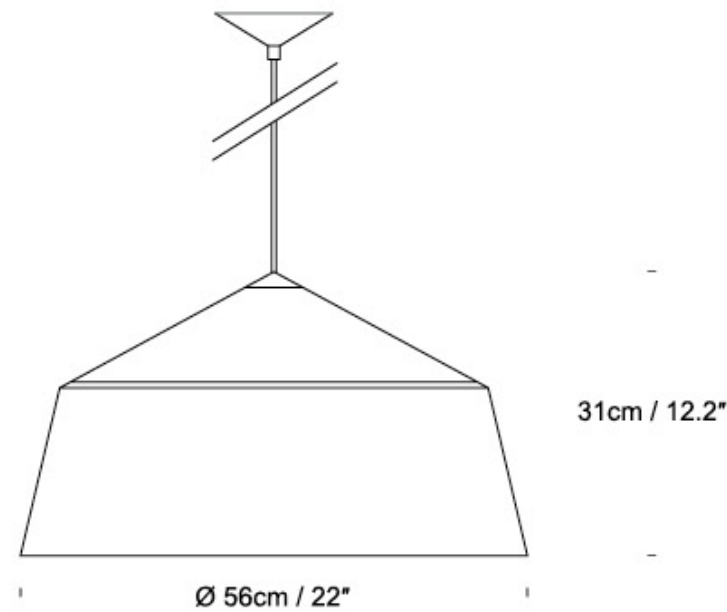

Circus *by Corinna Warm*

Product Category Pendant
Material Aluminium

Please specify colour code 'XX'.
 01-White with Antique Gold Interior/ 02-Black with Antique Gold Interior/ 04-Grey with Matt White Interior

Circus 15
PC049120XX

Circus 56
PC049160XX

Circus 36
PC049140XX

SPECIFICATION	Lightsource	Cable Length	Cable Colour
Circus 15 PC049120XX	E27 / E26 USA, Max 60W.Recommended bulb: LED Globe Bulbs 400 - 1000 Lumen output and from 2700K (for warmer with more colour) up to 6000K (daylight)	4m / 157.5"	Circus in black comes with black cable, the other colours come with white cable.
Circus 36 PC049140XX	E27 / E26 USA, Max 100W.Recommended bulb: LED Globe Bulbs 400 - 1000 Lumen output and from 2700K (for warmer with more colour) up to 6000K (daylight)	4m / 157.5"	Circus in black comes with black cable, the other colours come with white cable.
Circus 56 PC049160XX	E27 / E26 USA, Max 100W.Recommended bulb: LED Globe Bulbs 400 - 1000 Lumen output and from 2700K (for warmer with more colour) up to 6000K (daylight)	4m / 157.5"	Circus in black comes with black cable, the other colours come with white cable.