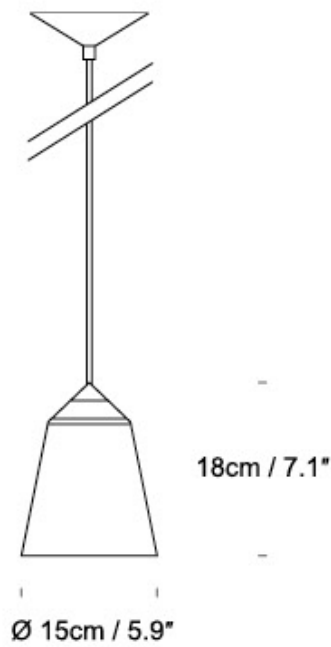

Circus *by Corinna Warm*

Product Category Pendant
Material Aluminium

Please specify colour code 'XX'.
 01-White with Antique Gold Interior/ 02-Black with Antique Gold Interior/ 04-Grey with Matt White Interior

Circus 15
PC049120XX

Circus 56
PC049160XX

Circus 36
PC049140XX

SPECIFICATION	Lightsource	Cable Length	Cable Colour
Circus 15 PC049120XX	E27 / E26 USA, Max 60W.Recommended bulb: LED Globe Bulbs 400 - 1000 Lumen output and from 2700K (for warmer with more colour) up to 6000K (daylight)	4m / 157.5"	Circus in black comes with black cable, the other colours come with white cable.
Circus 36 PC049140XX	E27 / E26 USA, Max 100W.Recommended bulb: LED Globe Bulbs 400 - 1000 Lumen output and from 2700K (for warmer with more colour) up to 6000K (daylight)	4m / 157.5"	Circus in black comes with black cable, the other colours come with white cable.
Circus 56 PC049160XX	E27 / E26 USA, Max 100W.Recommended bulb: LED Globe Bulbs 400 - 1000 Lumen output and from 2700K (for warmer with more colour) up to 6000K (daylight)	4m / 157.5"	Circus in black comes with black cable, the other colours come with white cable.