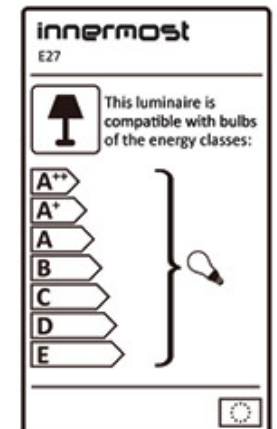

Circus *by Corinna Warm*

Product Category Pendant
Material Aluminium

Please specify colour code 'XX'.
 01-White with Antique Gold Interior/ 02-Black with Antique Gold Interior/ 04-Grey with Matt White Interior

Circus 15
PC049120XX

Circus 56
PC049160XX

Circus 36
PC049140XX

SPECIFICATION	Lightsource	Cable Length	Cable Colour
Circus 15 PC049120XX	E27 / E26 USA, Max 60W.Recommended bulb: LED Globe Bulbs 400 - 1000 Lumen output and from 2700K (for warmer with more colour) up to 6000K (daylight)	4m / 157.5"	Circus in black comes with black cable, the other colours come with white cable.
Circus 36 PC049140XX	E27 / E26 USA, Max 100W.Recommended bulb: LED Globe Bulbs 400 - 1000 Lumen output and from 2700K (for warmer with more colour) up to 6000K (daylight)	4m / 157.5"	Circus in black comes with black cable, the other colours come with white cable.
Circus 56 PC049160XX	E27 / E26 USA, Max 100W.Recommended bulb: LED Globe Bulbs 400 - 1000 Lumen output and from 2700K (for warmer with more colour) up to 6000K (daylight)	4m / 157.5"	Circus in black comes with black cable, the other colours come with white cable.