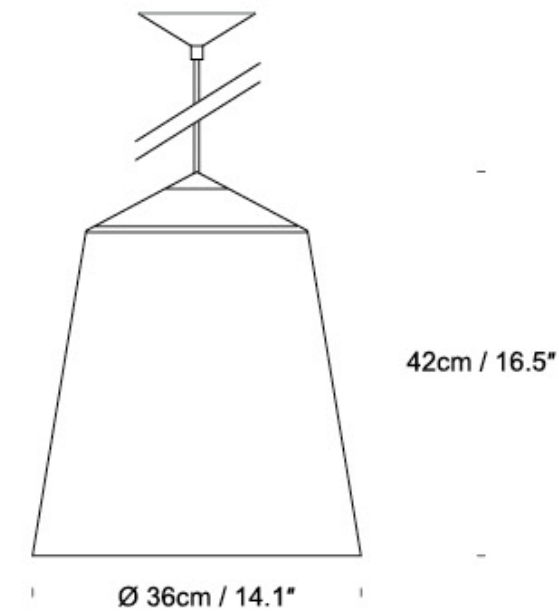

Circus *by Corinna Warm*

Product Category Pendant
Material Aluminium

Please specify colour code 'XX'.
 01-White with Antique Gold Interior/ 02-Black with Antique Gold Interior/ 04-Grey with Matt White Interior

Circus 15
PC049120XX

Circus 56
PC049160XX

Circus 36
PC049140XX

SPECIFICATION	Lightsource	Cable Length	Cable Colour
Circus 15 PC049120XX	E27 / E26 USA, Max 60W.Recommended bulb: LED Globe Bulbs 400 - 1000 Lumen output and from 2700K (for warmer with more colour) up to 6000K (daylight)	4m / 157.5"	Circus in black comes with black cable, the other colours come with white cable.
Circus 36 PC049140XX	E27 / E26 USA, Max 100W.Recommended bulb: LED Globe Bulbs 400 - 1000 Lumen output and from 2700K (for warmer with more colour) up to 6000K (daylight)	4m / 157.5"	Circus in black comes with black cable, the other colours come with white cable.
Circus 56 PC049160XX	E27 / E26 USA, Max 100W.Recommended bulb: LED Globe Bulbs 400 - 1000 Lumen output and from 2700K (for warmer with more colour) up to 6000K (daylight)	4m / 157.5"	Circus in black comes with black cable, the other colours come with white cable.