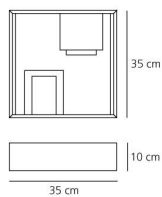

PRODUCT DATA SHEET

Fato

A table or wall lamp, with geometrical metal screens creating light and dark, screened and clear, all enclosed in a square frame: it is both a light object and a lamp. A lighting sculpture with a strong styling connotation to the '60s. Structure in white enamelled, folded and welded plate.

Gold ● White ○

HALO D45 Table

© F PG N/D° IP20

W	Dimensions	Luminous Flux (lm)	Color	Code	Product name
56W	35x35cm	365lm	●	0048050A	Fato gold
		730lm	○	0048010A	Fato

Designers

» Gio Ponti