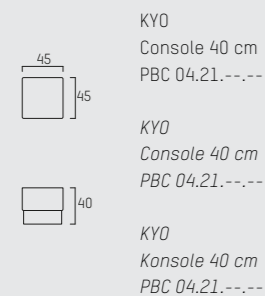

KYO CONSOLE

ENGLISH

Inspired by elegant Japanese minimalism, the monumental KYO console is the result of a subtle combination of carefully selected rounding and cutouts that form the foot. An ideal base for an art piece or other object that deserves attention. Its modest yet bold appeal leaves a lasting impression in any space. The KYO console is available in natural stone and in different heights.