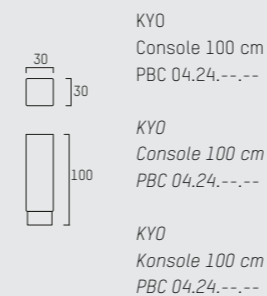

NEDERLANDS

Geïnspireerd op het Japanse minimalisme, is de monumentale KYO console het resultaat van een subtiele combinatie van zorgvuldig gekozen afrondingen en uitsparingen die de voet vormen. Een ideale basis voor een kunstvoorwerp. De bescheiden doch lijvige vorm, laat een blijvende indruk achter in elke ruimte. De KYO console is uitgevoerd in natuursteen en in meerdere hoogtes leverbaar.