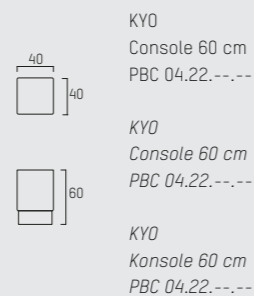

KYO CONSOLE

ENGLISH

Inspired by elegant Japanese minimalism, the monumental KYO console is the result of a subtle combination of carefully selected rounding and cutouts that form the foot. An ideal base for an art piece or other object that deserves attention. Its modest yet bold appeal leaves a lasting impression in any space. The KYO console is available in natural stone and in different heights.