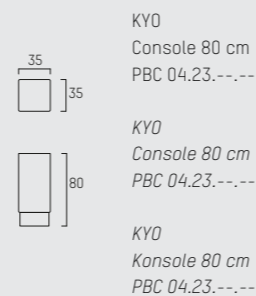

KYO CONSOLE

ENGLISH

Inspired by elegant Japanese minimalism, the monumental KYO console is the result of a subtle combination of carefully selected rounding and cutouts that form the foot. An ideal base for an art piece or other object that deserves attention. Its modest yet bold appeal leaves a lasting impression in any space. The KYO console is available in natural stone and in different heights.