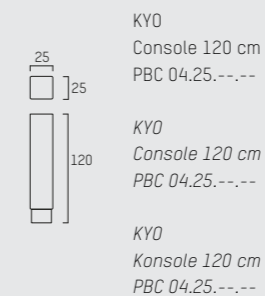

KYO CONSOLE

SPECIFICATION SPECIFICATIE SPEZIFIKATION

ENGLISH

Colors	Marble black, marble white, marble brown, marble gricio grey, marble moca grey, marble dark green and marble antique green.	
Material	Marble in different colors.	
Weight / CBM	Console 40 cm	49 kg / 0,11 m ³
	Console 60 cm	57 kg / 0,13 m ³
	Console 80 cm	63 kg / 0,14 m ³
	Console 100 cm	65 kg / 0,13 m ³
	Console 120 cm	61 kg / 0,11 m ³