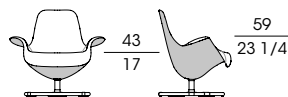

70603

Poltrona girevole esterno in pelle, interno tessuto o pelle
Swivel armchair external in leather, fabric or leather internal
cm 96 x 73 x h 85
in 37 ³/₄ x 28 3/4 x h 33 1/2