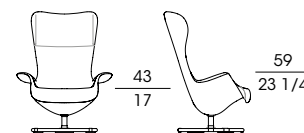

A special mechanism inside the structure of the armchair and of the wing chair allows a 360° rotation and a characteristic rocking movement.

The not removable upholstery can be in fabric or leather, proposed in one colour or in two colours with the external side in leather and the internal one in fabric or leather. The feet are in dark brown pvc.

70602

Poltrona girevole rivestimento tessuto o pelle
Swivel armchair upholstery in fabric or leather
cm 96 x 73 x h 85
in 37 ³/₄ x 28 3/4 x h 33 1/2

70603

Poltrona girevole esterno in pelle, interno tessuto o pelle
Swivel armchair external in leather, fabric or leather internal
cm 96 x 73 x h 85
in 37 ³/₄ x 28 3/4 x h 33 1/2