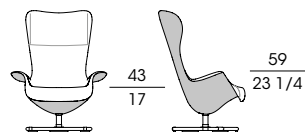

70602

Poltrona girevole rivestimento tessuto o pelle
Swivel armchair upholstery in fabric or leather
cm 96 x 73 x h 85
in 37 ³/₄ x 28 3/4 x h 33 1/2

70603

Poltrona girevole esterno in pelle, interno tessuto o pelle
Swivel armchair external in leather, fabric or leather internal
cm 96 x 73 x h 85
in 37 ³/₄ x 28 3/4 x h 33 1/2

70604

Bergère girevole rivestimento tessuto o pelle
Swivel wing chair upholstery in fabric or leather
cm 96 x 88 x h 118
in 37 ³/₄ x 34 5/8 x h 46 1/2

70605

Bergère girevole esterno in pelle, interno tessuto o pelle
Swivel wing chair external in leather, fabric or leather internal
cm 96 x 88 x h 118
in 37 ³/₄ x 34 5/8 x h 46 1/2

70606

Pouf rivestimento tessuto o pelle
Stool upholstery in fabric or leather
cm 56 x 52 x h 37
in 22 x 20 1/2 x h 14 5/8

70607

Pouf esterno in pelle, interno tessuto o pelle
Stool external in leather, fabric or leather internal
cm 56 x 52 x h 37
in 22 x 20 1/2 x h 14 5/8