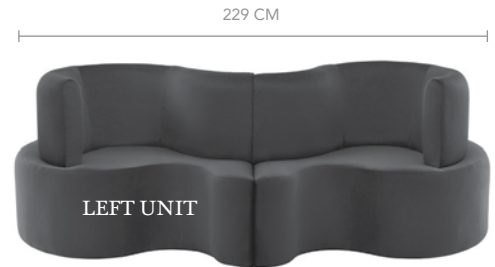

Colour / Option

For further details regarding available colours (fabric or leather) please contact your local dealer.

Product dimensions - left unit:

Length: 114.5 cm (45.1")

Width: 115 cm (45.2")

Height: 80 cm (31.5")

Seat depth: 50 cm (19.6") / Seat width 53 cm (20.8")

Seat height: 40 cm (15.7")

Box dimensions

115x116x83 cm (45.2x45.6x32.6")

Weight

45 kilos

CLOVERLEAF (MIDDLE)

Sofa

1969

Description

The sofa consists of a build-up system. There is a right, left and middle unit, which can be connected.

Material

Wood frame, plywood 1,8 cm (0.7") and pine wood.
Seat is made of CMHR foam (hardness 35 kilos).
Back and front side are made of CMHR foam (hardness 38 kilos). Plastic gliders.

Colour / Option

For further details regarding available colours (fabric or leather) please contact your local dealer.

Product dimensions - middle unit:

Length: 141 cm (55.5")

Width: 141 cm (55.5")

Height: 80 cm (31.5")