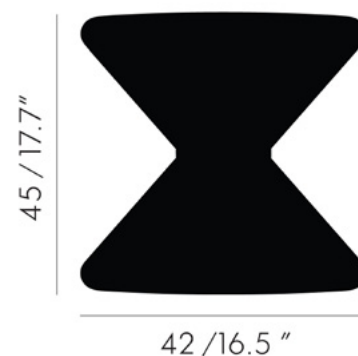

Drum Stool

Drum is a space-age, super-stool characterised by its bold geometry. Available upholstered in a wide range of fabrics, the compact and symmetrical shape makes Drum a mobile and adaptable, go-anywhere, stool adding a subtle design injection to any environment.

Process	Upholstery is applied to two injection moulded hard foam shells connected by a black powder coated collar.
Year of Design	2013
Material	Foam, Metal, Upholstery
Product Code	DMS02
Type	Stool
Colour	<p>Tonus (TO): 0128 - Black / 0124 - Yellow / 0619 - Green / 0623 - Teal / 0633 - Blue</p> <p>Remix (RE): 0163 - Grey / 0373 - Plum / 0543 - Orange / 0643 - Red / 0823 - Light Blue</p> <p>Steelcut Trio (ST): 0395 - Black / 0553 - Red / 0733 - Blue / 0745 - Dark / 0124 - Black and White</p> <p>Hallingal (HA): 0100 - Light Grey / 0180 - Dark Grey / 0596 - Dark Red / 0680 - Green Pink / 0130 - Grey</p> <p>Alloy (AL): 0006 - Plum / 0011 - Blue Teal / 0012 - Blue / 0008 - Bronze / 0017 - Silver</p> <p>To view the different fabric and colour options and to request a sample, please visit the Kvadrat website: www.kvadrat.dk</p> <p>Further fabric and colour options are also available, please contact our Tom Dixon sales team at sales@tomdixon.net</p>

Dimensions (cm/in)	<p>H (seat) 45 cm / 17.7 in</p> <p>W 42 cm / 16.5 in</p> <p>D 45 cm / 17.7 in</p>
--------------------	---