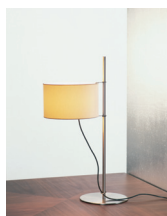

Collection

Table lamps

TMD