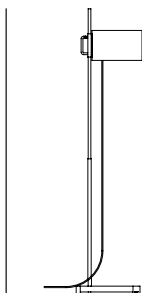

TMC

Miguel Milá, 1961

Floor Lamp

ADI FAD
GOLD 1961

The latest edition of the highly praised TMC lamp by Miguel Milá for Santa & Cole appears in 2011, at the age of 50, recovering important details from the original design while incorporating definitive improvements into the characteristic height-adjustable system of its circular shade. The definitive edition according to its author now also available in red.

GENERAL DESCRIPTION

Two-part metal structure: upper half chrome-plated and lower half black or red. Height-adjustable white methacrylate lampshade. The light is switched on/off by pulling lightly on the cable.

Electric cable length: 4 m / 157.4".

LIGHT SOURCE

Recommended light sources:

LED: 12W

Compact fluorescent: 20W

Incandescent: Max. 100W

E27 - E26 (Max. hgt.: 125 mm/ 4.9")

Light source not included.