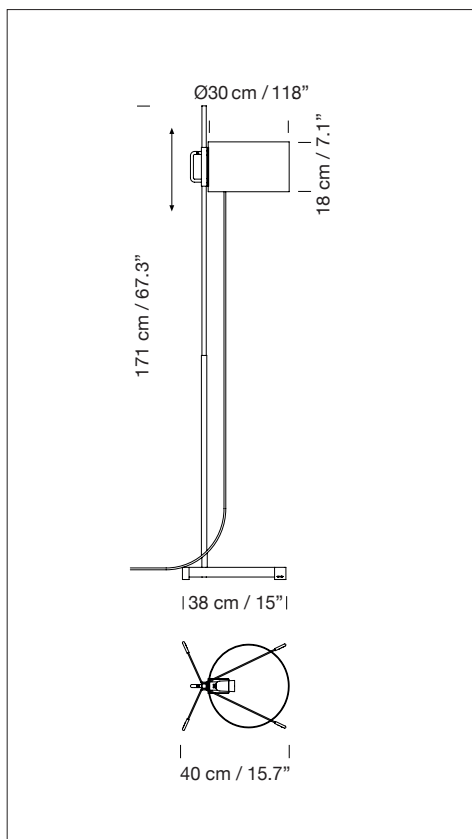

SANTA & COLE

APPROXIMATE WEIGHT (unpacked)

5 kg / 11 lb

REGULATIONS

CE

IP 20

UNE-EN 60598

UNE-EN 55015

UNE-EN 60529

MAINTENANCE

Clean with a smooth cloth. It is advised not to use any ammonia, solvent or abrasive products.

OTHERS

The lamp is delivered in one packet.

The assembly instructions are delivered with the product.

MODELO