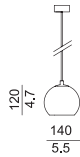

KUBRIC SO single with rosette

Lampadina:
1 x 5W 220V LED

Bulb
1 x 5W 220V LED

USA:
1 x 5W 110V LED