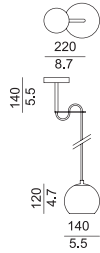

BODY FINISHES

Cromo

Chrome

DIFFUSER

Vetro cromato, interno plissé oro

Chromed glass,
gold pleated lining

KUBRIC SO

Lampadina:
1 x 5W 220V LED