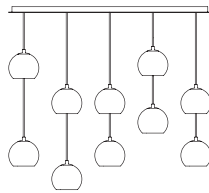

Bulb
1 x 5W 220V LED

USA:
1 x 5W 110V LED

KUBRIC SO single with rosette

Lampadina:
1 x 5W 220V LED

Bulb
1 x 5W 220V LED

USA:
1 x 5W 110V LED

KUBRIC SO single, connection for false ceiling

Lampadina:
1 x 5W 220V LED

Bulb
1 x 5W 220V LED

USA:
1 x 5W 110V LED

KUBRIC SO cluster of 5

Lampadina:
5 x 5W 220V LED

Bulb
5 x 5W 220V LED

USA:
5 x 5W 110V LED

KUBRIC SO cluster of 10

Lampadina:
10 x 5W 220V LED