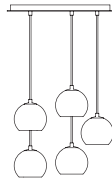

KUBRIC SO cluster of 5

Lampadina:
5 x 5W 220V LED

Bulb
5 x 5W 220V LED

USA:
5 x 5W 110V LED