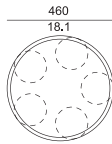

KUBRIC SO cluster of 5

Lampadina:
5 x 5W 220V LED

Bulb
5 x 5W 220V LED

USA:
5 x 5W 110V LED