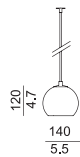

Bulb
1 x 5W 220V LED

USA:
1 x 5W 110V LED

KUBRIC SO single with rosette

Lampadina:
1 x 5W 220V LED

Bulb
1 x 5W 220V LED

USA:
1 x 5W 110V LED

KUBRIC SO single, connection for false ceiling

Lampadina:
1 x 5W 220V LED