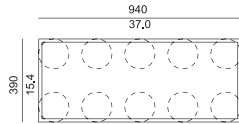

Bulb
1 x 5W 220V LED

USA:
1 x 5W 110V LED

KUBRIC SO cluster of 5

Lampadina:
5 x 5W 220V LED

Bulb
5 x 5W 220V LED

USA:
5 x 5W 110V LED

KUBRIC SO cluster of 10

Lampadina:
10 x 5W 220V LED