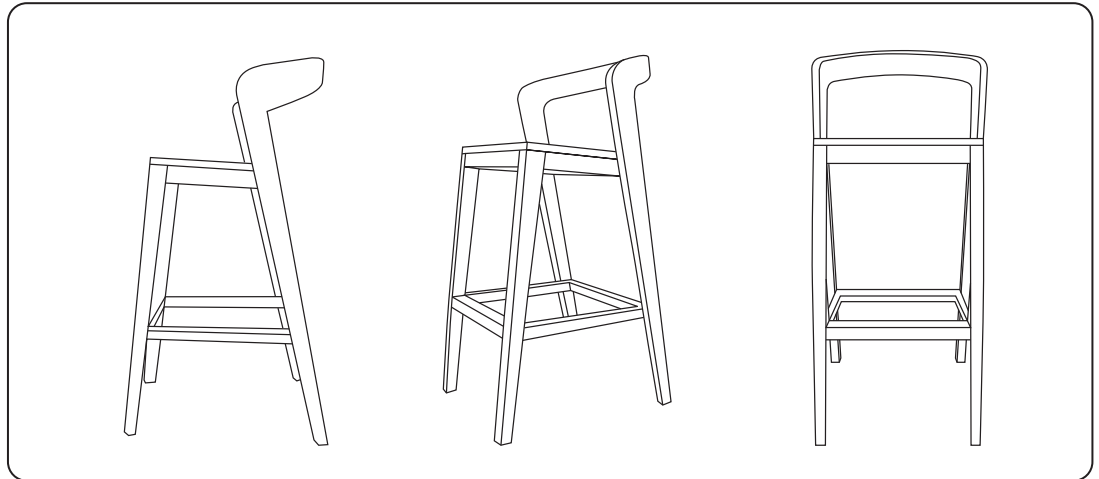

Play Barstool Low by Alain Berteau

Sustainable, comfortable bar stool. Thanks to its sexy and elegant design this bar stool can decorate each kitchen table. The round formed back side operates perfectly as arm rest. Feet rest comes with stainless steel cover.

TECHNICAL SPECIFICATIONS

| | |
|-------------------------|--|
| Dimensions - cm/inch | W. 48/18"9 - D. 55/21"7 - H. 91 (65)/35"8 (25"5) |
| Packaging - cm/inch | W. 65/25"6 - L. 70/27"6 - H. 95/37"4 |
| Weight - kg/lbs | 9 (10)/19,8 (22) |
| #cartons | 1 |
| Volume - m ³ | 0,44 |

Play Barstool High by Alain Berteau

Sustainable, comfortable bar stool. Thanks to its sexy and elegant design this bar stool can decorate every bar. The round formed back side operates perfectly as arm rest. Feet rest comes with stainless steel cover