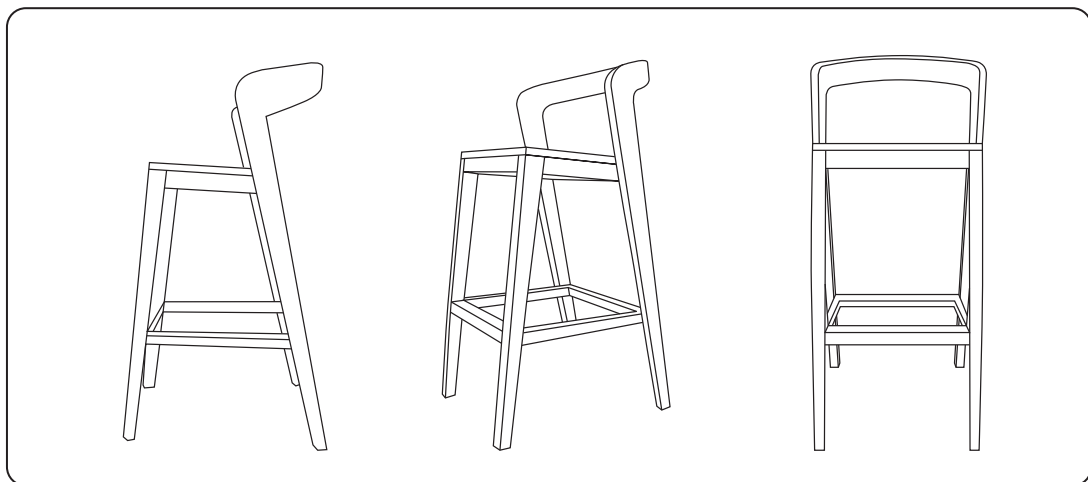

Play Barstool Low by Alain Berteau

Sustainable, comfortable bar stool. Thanks to its sexy and elegant design this bar stool can decorate each kitchen table. The round formed back side operates perfectly as arm rest. Feet rest comes with stainless steel cover.

Play Barstool High by Alain Berteau

Sustainable, comfortable bar stool. Thanks to its sexy and elegant design this bar stool can decorate every bar. The round formed back side operates perfectly as arm rest. Feet rest comes with stainless steel cover