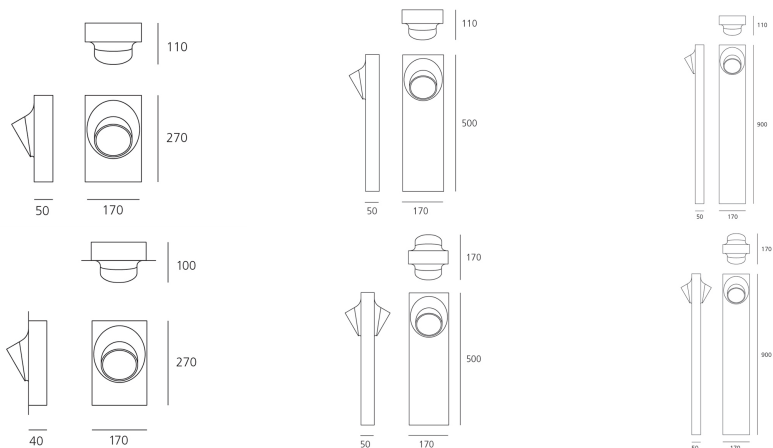

PRODUCT DATA SHEET

Ciclope

Floor, wall and recessed/wall matching outdoor luminaires using low energy LED light source to provide a warm, intense light.

Light Grey

Rust

LED

W	Dimensions	Luminous Flux (lm)	Color	Code
6W	11x17 cm	284lm		T081200
				T081000
				T081100
				T081210
				T081010
				T081110
	11x20 cm	284lm		T081500
				T081510
13W	17x17 cm	568lm		T081300
				T081400
				T081310
				T081410

Accessories

Code

CICLOPE PARETE CASSAFORMA X INCASSO T081600

Designers

Alessandro Pedretti