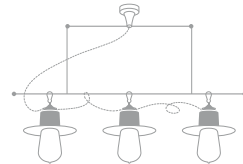

ARTICLE
900S.3
901S.3
902S.3

POWER
3 X E27 max 60W

IP GRADE 44

NOVECENTO SOLITARIO