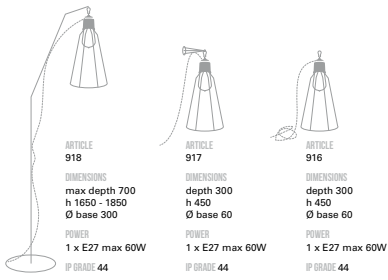

ARTICLE
918

DIMENSIONS
max depth 700
h 1650 - 1850
Ø base 300

POWER
1 x E27 max 60W

IP GRADE 44

ARTICLE
917

DIMENSIONS
depth 300
h 450
Ø base 60

POWER
1 x E27 max 60W

IP GRADE 44

ARTICLE
916

DIMENSIONS
depth 300
h 450
Ø base 60

POWER
1 x E27 max 60W

IP GRADE 44

COLOUR CHART / CARTELLA COLORI
(1 and 2)

ELECTRIC CABLE

red
brown
grey
b&w

per esterno/outdoor
black

METAL

ncs
brn
cr