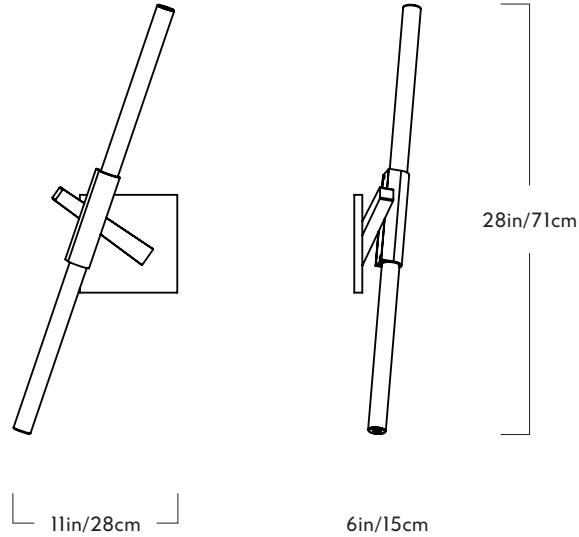

Roll & Hill

Agnes

Sconce - 2 Lights

SERIES

Agnes

PRODUCT

Sconce - 2 Lights

LEAD TIME

8 weeks

DIMENSIONS

Appx. H 28in/71cm x W 11in/28cm x
D 6in/15cm

WEIGHT

4.5lb/2kg

MATERIALS

Machined aluminum, glass

FINISHES

Black, bronze, polished aluminum,
brushed brass

BACK PLATE

6-inch square back plate in matching metal
finish

DIMMER COMPATIBILITY

Any standard dimmer

120V ILLUMINATION

Socket: E17

Bulb: 2 x 25 Watt T 6½ intermediate base
frosted