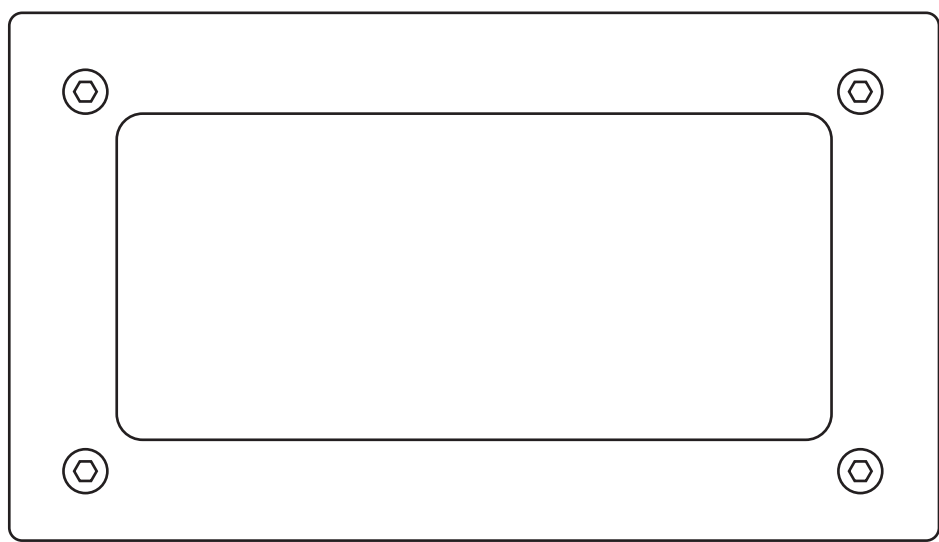

Wall/Ceiling Light 8595

Product Code	Bulb Cap	Max Wattage	Bulb Type	Height/Length	Width/Diameter	Projection
8595	G9	240V: 40W	Halogen Capsule	160mm	84mm	60mm
Available Finish		Aluminium, frosted glass diffuser				

Front View

160mm

Side View

84mm

60mm

Rated IP54
Bulb Not Supplied
Supplied unwired for direct connection to main supply(through side entry cable gland).
This product is available for specific markets. Low energy CFL compatible.