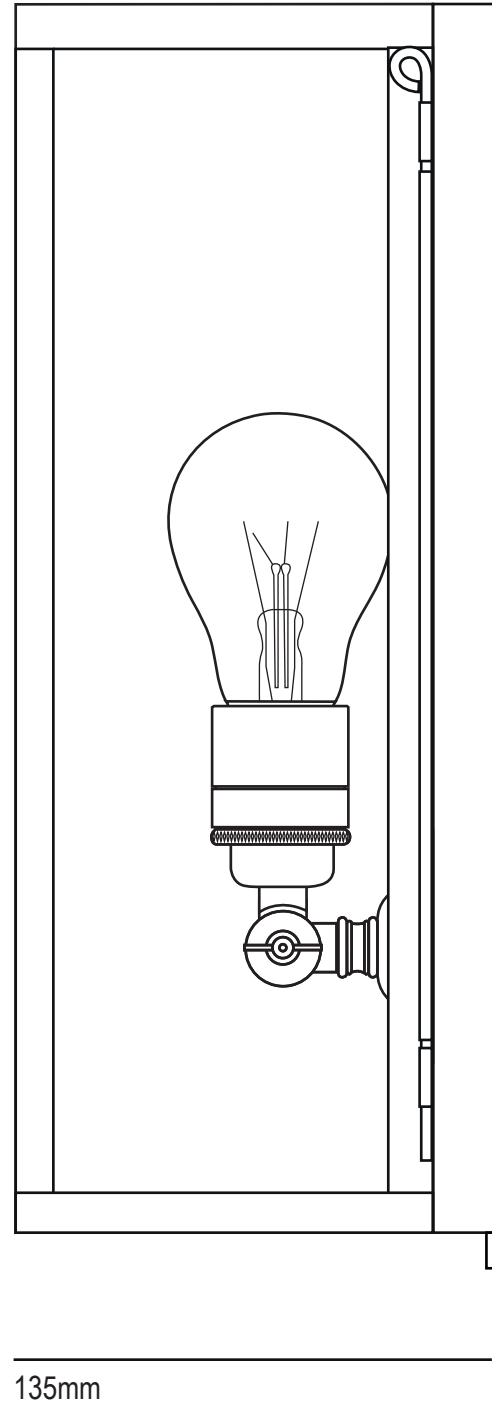

Narrow Wall Light Internally Glazed 7650

Product Code	Bulb Cap	Max Wattage	Bulb Type	Height/Length	Width/Diameter	Projection
7650	E27	60	GLS	360mm	130mm	135mm
Available Finish		Polished/weathered brass/Nickel plated(polished/satin) Clear or frosted glass				

Front View

Side View

Rated IP44
Bulb Not Supplied.
This product is available for specific markets. Low energy CFL compatible.