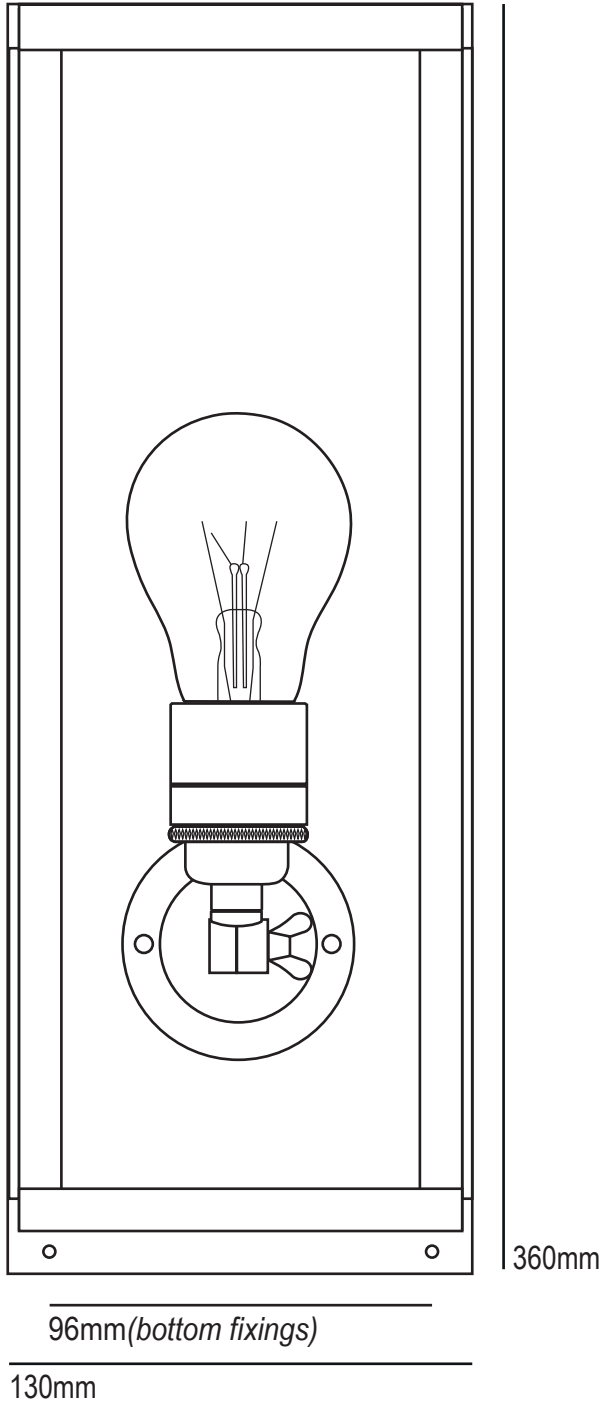

Narrow Wall Light Internally Glazed 7650

Product Code	Bulb Cap	Max Wattage	Bulb Type	Height/Length	Width/Diameter	Projection
7650	E27	60	GLS	360mm	130mm	135mm
Available Finish		Polished/weathered brass/Nickel plated(polished/satin) Clear or frosted glass				

Front View

Side View

Rated IP44
Bulb Not Supplied.
This product is available for specific markets. Low energy CFL compatible.