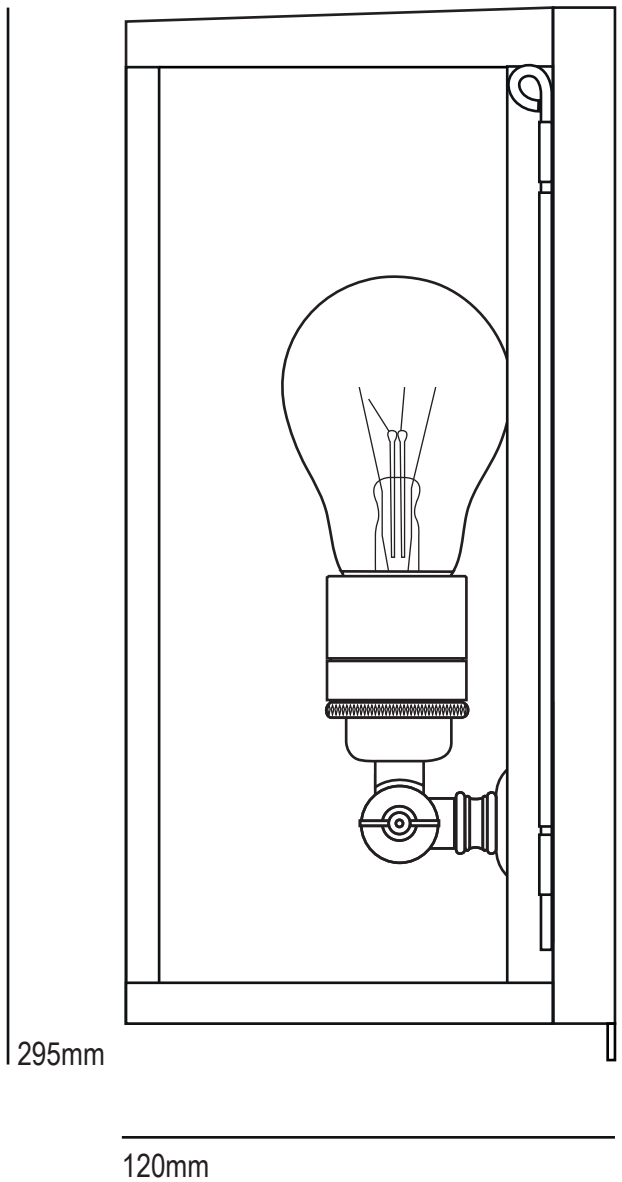

Box Wall Light Internally glazed 7644

Product Code	Bulb Cap	Max Wattage	Bulb Type	Height/Length	Width/Diameter	Projection
7644	E27	60	GLS	295mm	200mm	120mm
Available Finish		Polished/weathered brass/Nickel plated(polished/satin) Clear or frosted glass				

Front View

Side View

Brass Fixing Plate(top fixing)

Rated IP44

Bulb Not Supplied.

This product is available for specific markets. Low energy CFL compatible.