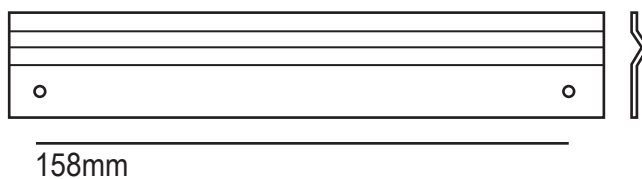

Box Wall Light Internally glazed 7644

Product Code	Bulb Cap	Max Wattage	Bulb Type	Height/Length	Width/Diameter	Projection
7644	E27	60	GLS	295mm	200mm	120mm
Available Finish		Polished/weathered brass/Nickel plated(polished/satin) Clear or frosted glass				

Front View

Side View

Brass Fixing Plate(top fixing)

Rated IP44

Bulb Not Supplied.

This product is available for specific markets. Low energy CFL compatible.