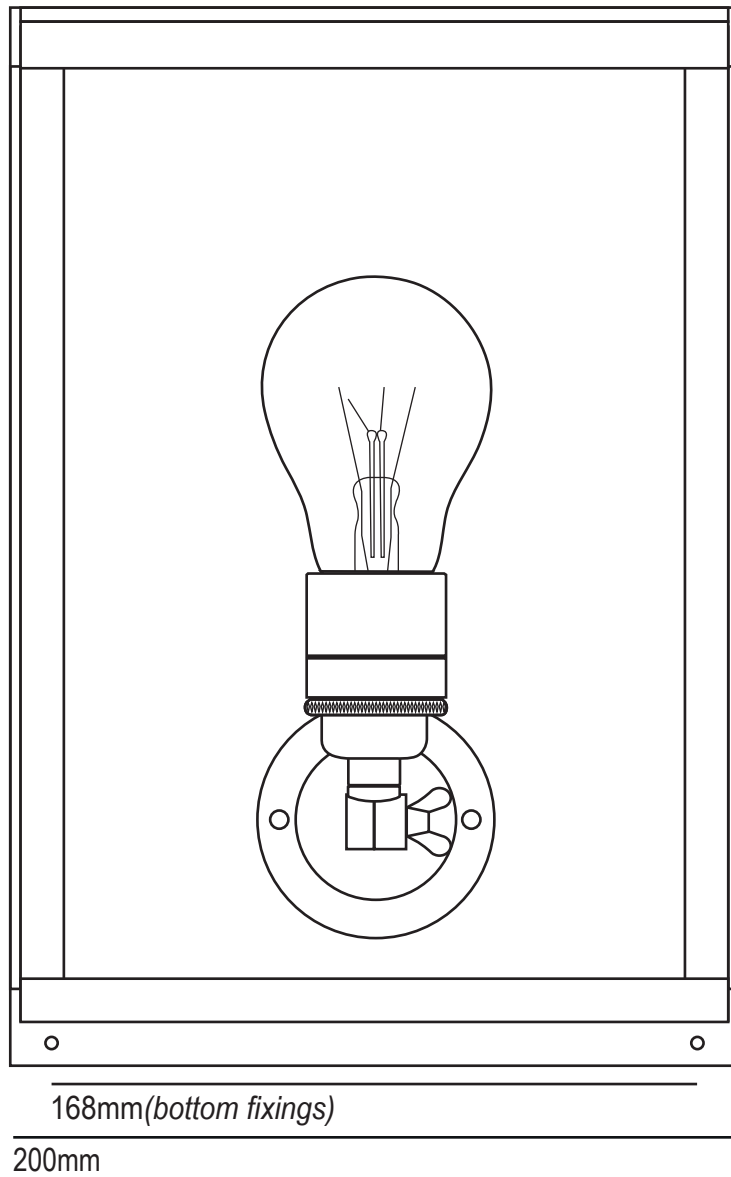

Box Wall Light Internally glazed 7644

Product Code	Bulb Cap	Max Wattage	Bulb Type	Height/Length	Width/Diameter	Projection
7644	E27	60	GLS	295mm	200mm	120mm
Available Finish		Polished/weathered brass/Nickel plated(polished/satin) Clear or frosted glass				

Front View

Side View

Brass Fixing Plate(top fixing)

Rated IP44

Bulb Not Supplied.

This product is available for specific markets. Low energy CFL compatible.