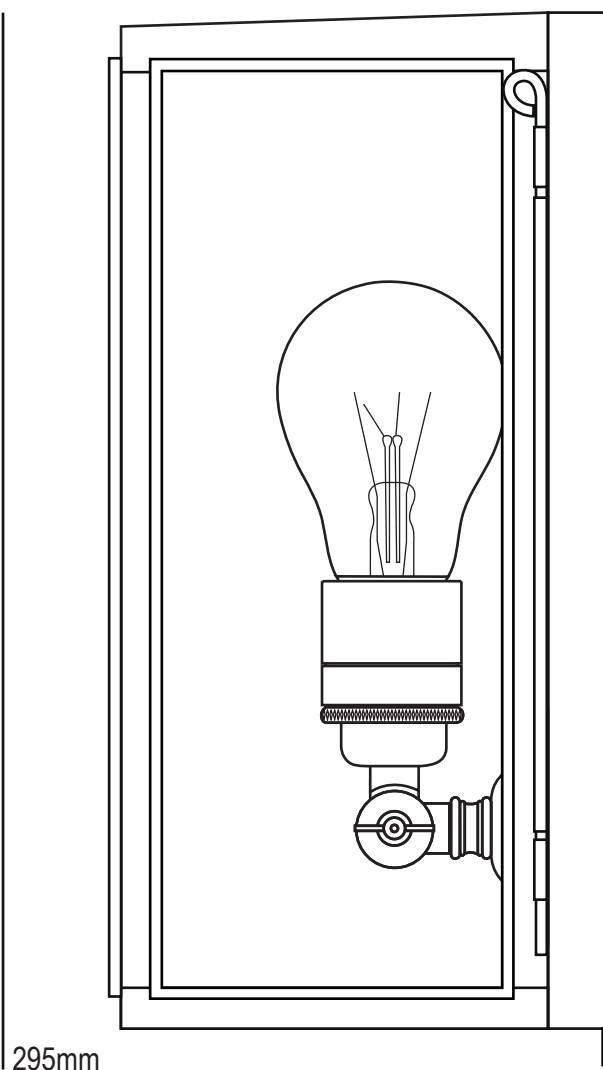

# Box Wall Light

### 7641

Product Code	Bulb Cap	Max Wattage	Bulb Type	Height/Length	Width/Diameter	Projection
7641	E27	60	GLS	295mm	200mm	125mm
<b>Available Finish</b>		Weathered brass, frosted or clear glass				

Front View

168mm(bottom fixings)

200mm

Side View

295mm

125mm

Brass Fixing Plate(top fixing)

158mm

Rated IP44