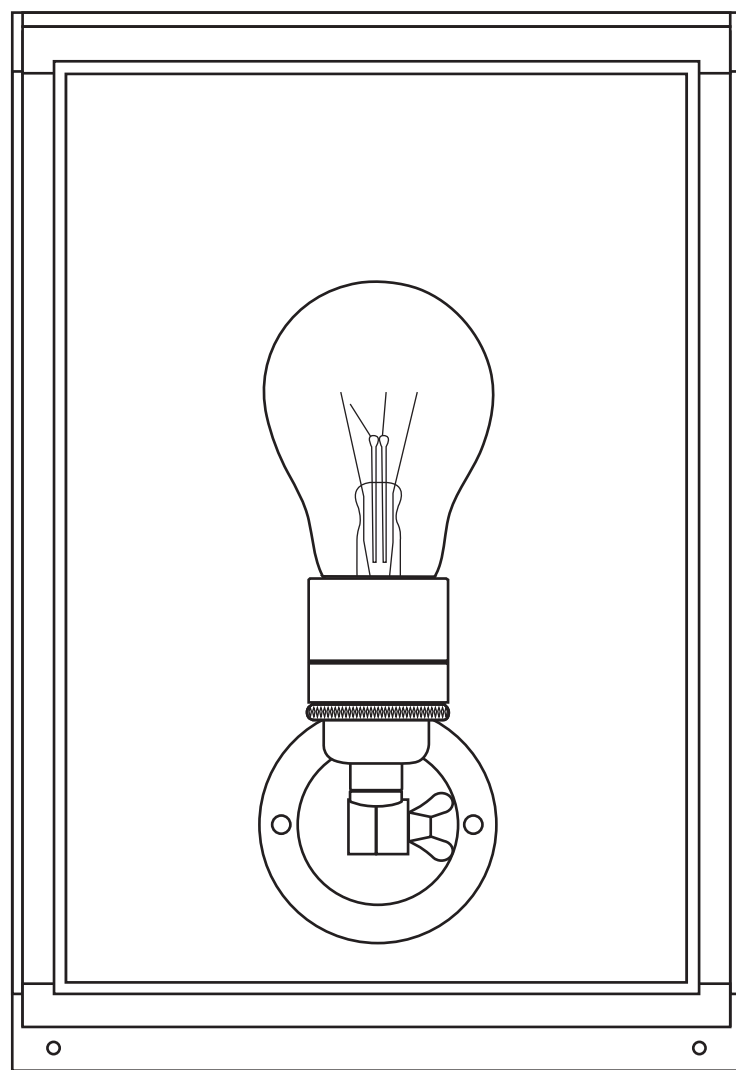

# Box Wall Light

### 7641

Product Code	Bulb Cap	Max Wattage	Bulb Type	Height/Length	Width/Diameter	Projection
7641	E27	60	GLS	295mm	200mm	125mm
<b>Available Finish</b>		Weathered brass, frosted or clear glass				

Front View

168mm(bottom fixings)

200mm

Side View

295mm

125mm

Brass Fixing Plate(top fixing)

158mm

Rated IP44