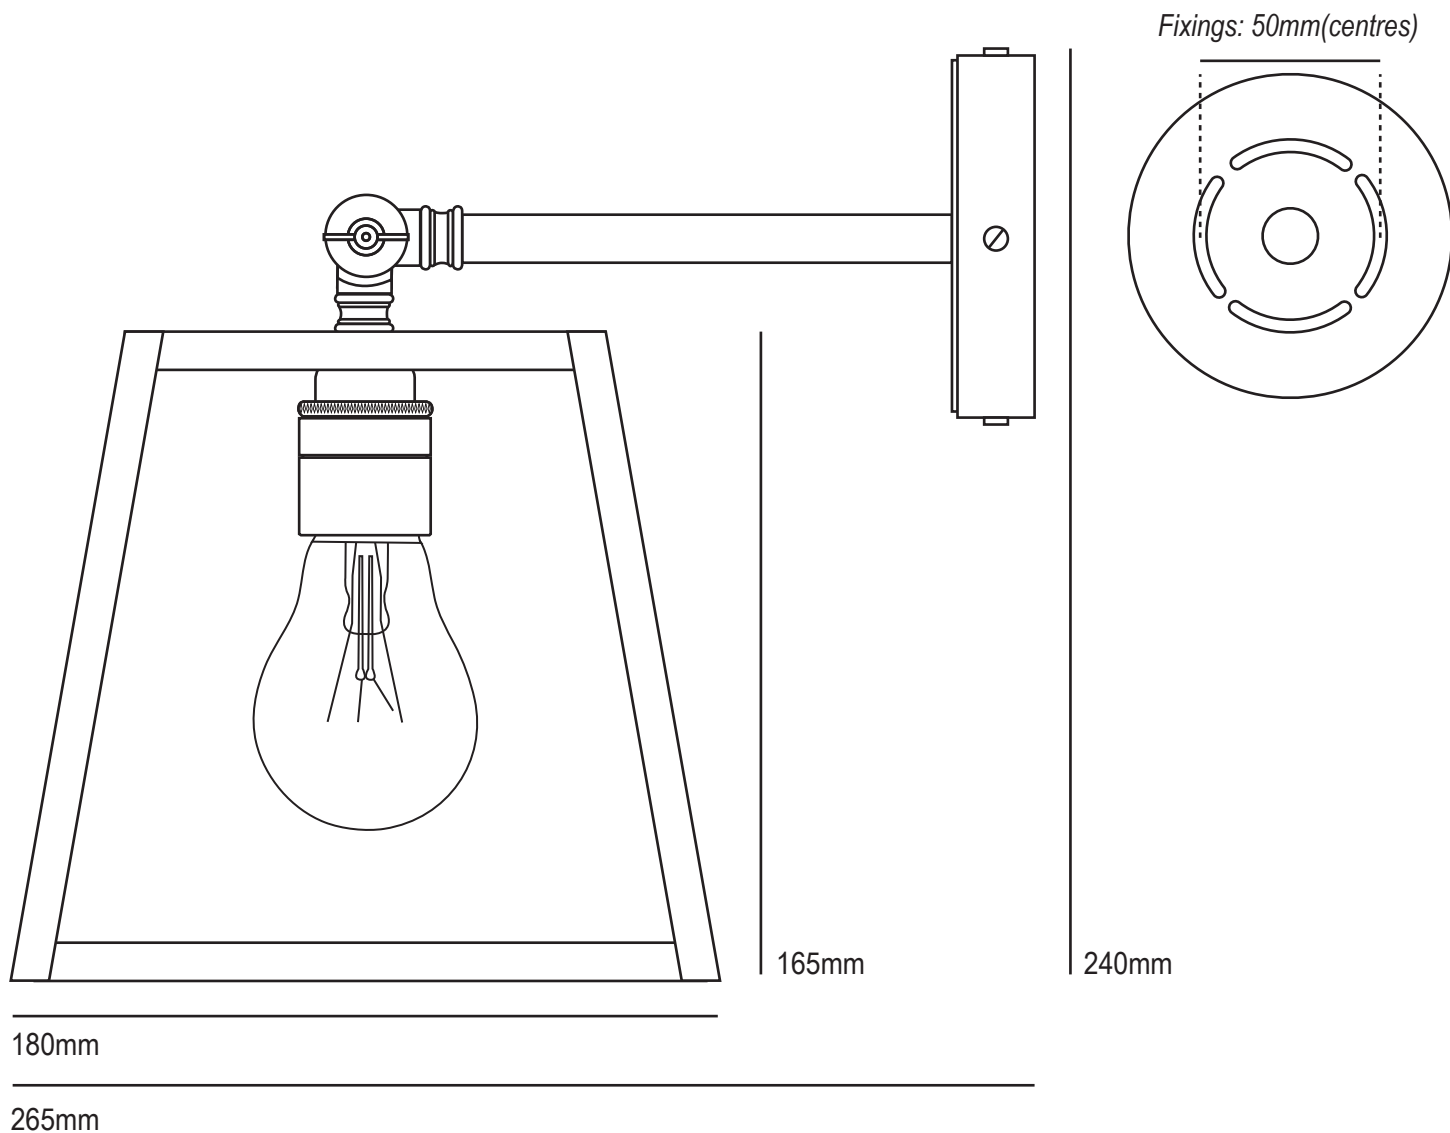

Triangular Wall Light 7636

Product Code	Bulb Cap	Max Wattage	Bulb Type	Height/Length	Width/Diameter	Projection
7636	E27	60	GLS	165mm	180mm	265mm
Available Finish		Weathered/Polished brass, Nickel(Satin/polished), clear glass				